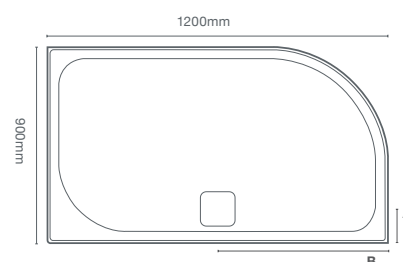

## Offset Quadrant Tray

Integrated 90mm fast flow discreet waste and cover

25mm height

### Features:

- Ultra slim 25mm low level tray.
- Sleek minimalist design.
- Discreet integrated waste cover.
- Top acrylic capped ABS layer
- Stone Resin
- Bottom ABS layer
- Can be fitted on or level with floor.
- Comes with 90mm fast flow waste.
- Shower tray 25 year guarantee.

Offset QUadrant Tray (comes with Merlyn 90mm fast flow waste)	
Size	Order Code
1200x900	L129QL
1200x900	L129QR

Waste Position - Offset Quadrant Tray		
Size	Waste Position (A)	Waste Position (B)
1200 x 900	121.5	600