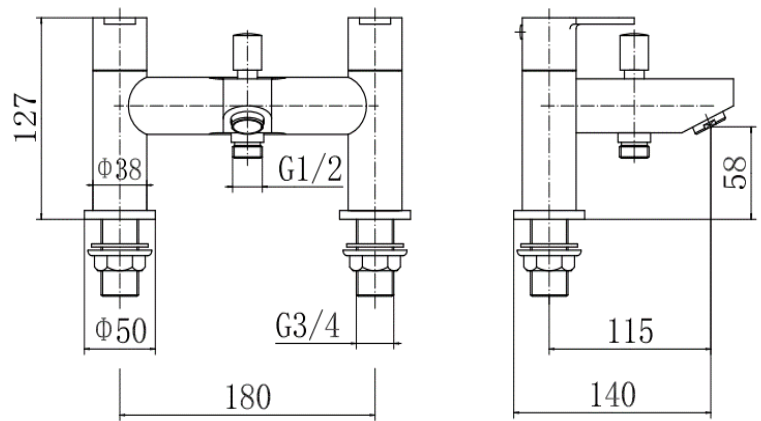

BY CAVALIER BATHROOMS

Camden 9005 BATH SHOWER MIXER - CHROME

PRODUCT SPECIFICATION

Product Code: 9005
 Finish: Chrome
 Description: Bath Shower Mixer
 Inlet Connections: 3/4 BSP
 Construction: Body: Brass
 Handle: Zinc
 Handset: ABS
 Hose: SS
 Cartridge: G3/4 quarter turn cartridge
 Gross Weight (kg): 2.05

ADDITIONAL INFORMATION

- Chrome finish
- Back nut
- Comes with shower kit and wall bracket
- 10 year guarantee*

WORKING PRESSURES (bar)

Min Pressure	Max Pressure	Best Performance
0.2 bar	5 bar	2 bar

FLOW RATES (litres per minute)

Products are supplied with full installation instructions and fixings. All measurements in mm and are nominal.