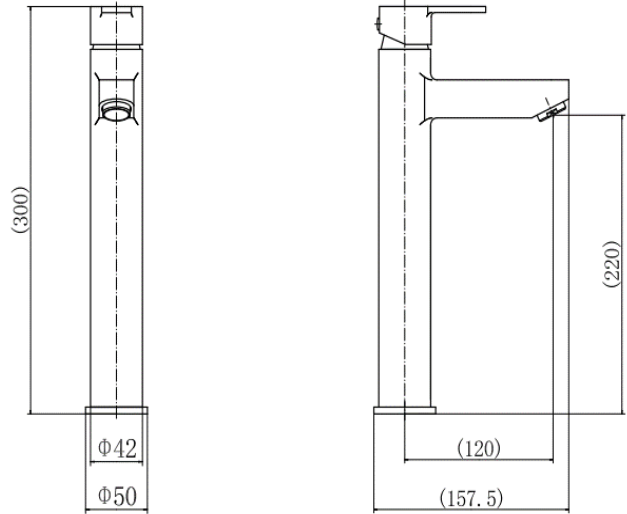

BY CAVALIER BATHROOMS

Camden 9008

TALL MONO BASIN MIXER - CHROME

PRODUCT SPECIFICATION

Product Code: 9008
 Finish: Chrome
 Description: Tall Mono Basin Mixer + Click Clack
 Inlet Connections: M10*1*1/2*600
 Construction: Body: Brass
 Handle: Zinc
 Cartridge: 35mm ceramic cartridge
 Gross Weight (kg): 1.049

ADDITIONAL INFORMATION

- Chrome finish
- With click-clack waste
- Flexible inlets
- 10 year guarantee*

WORKING PRESSURES (bar)

Min Pressure	Max Pressure	Best Performance
0.2 bar	5 bar	2 bar

FLOW RATES (litres per minute)

Products are supplied with full installation instructions and fixings. All measurements in mm and are nominal.