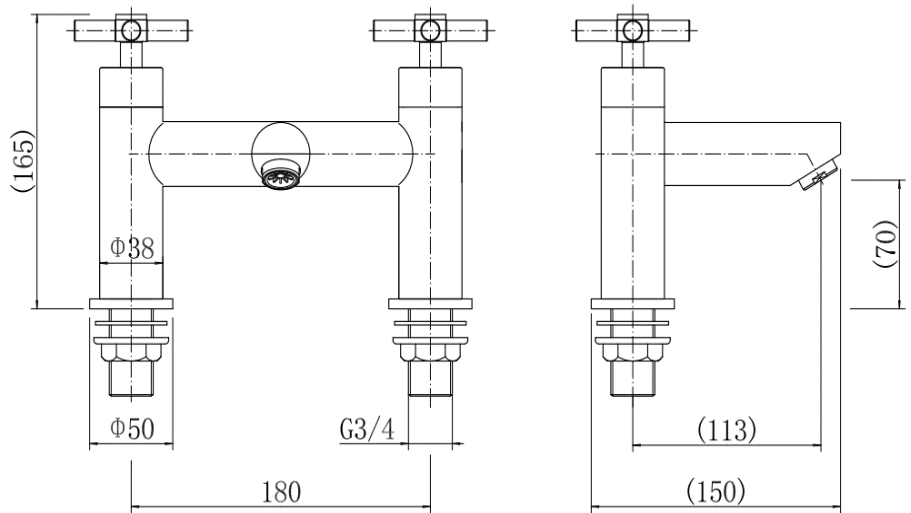

ADDITIONAL INFORMATION

- Chrome finish
- Back nut
- 10 year guarantee*

WORKING PRESSURES (bar)

Min Pressure	Max Pressure	Best Performance
0.2 bar	5 bar	2 bar

FLOW RATES (litres per minute)

0.5 Bar	1 Bar	3 Bar
19	25.5	42.3

* For full details of our guarantee please refer to our website. Our products are backed by a 10 year guarantee, this is only valid to customers who complete and submit the online Niagara® Guarantee Registration Form within 30 days of installation. Please note that products with finishes other than Chrome are guaranteed for 2 years only. To register and activate your guarantee visit: www.cavalierbathrooms.co.uk

Products are supplied with full installation instructions and fixings. All measurements in mm and are nominal.