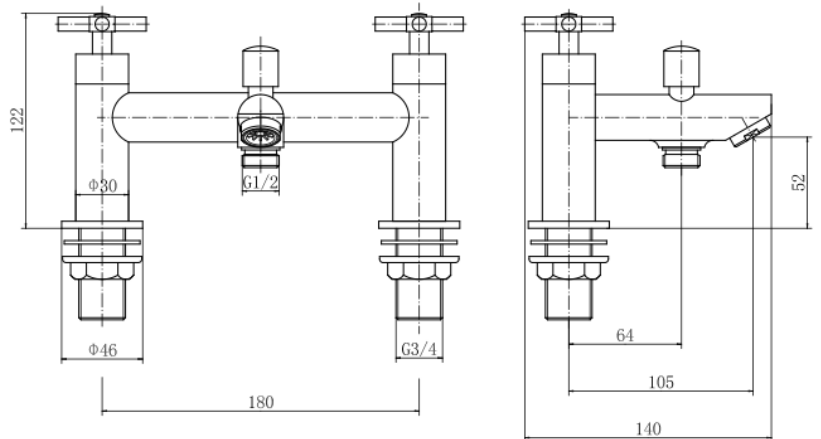

BY CAVALIER BATHROOMS

Finchley 9037 BATH SHOWER MIXER - CHROME

PRODUCT SPECIFICATION

Product Code: 9037
 Finish: Chrome
 Description: Bath Shower Mixer
 Inlet Connections: 3/4 BSP
 Construction: Body: Brass
 Handle: Zinc
 Handset: ABS
 Hose: SS
 Cartridge: G3/4 quarter turn cartridge
 Gross Weight (kg): 1.549

ADDITIONAL INFORMATION

- Chrome finish
- Back nut
- Comes with shower kit and wall bracket
- 10 year guarantee*

WORKING PRESSURES (bar)

Min Pressure	Max Pressure	Best Performance
0.2 bar	5 bar	2 bar

FLOW RATES (litres per minute)

Products are supplied with full installation instructions and fixings. All measurements in mm and are nominal.