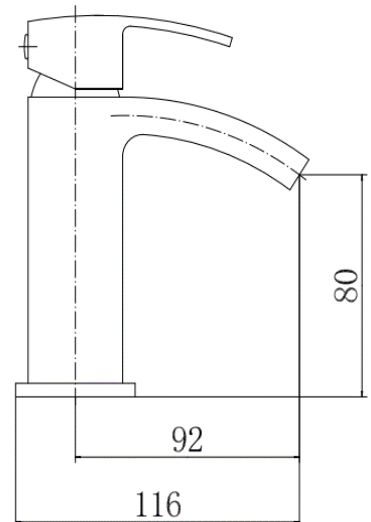

ADDITIONAL INFORMATION

- Chrome finish
- With click-clack waste
- Flexible inlets
- 10 year guarantee*

WORKING PRESSURES (bar)

Min Pressure	Max Pressure	Best Performance
0.2 bar	5 bar	2 bar

FLOW RATES (litres per minute)

0.5 Bar	1 Bar	3 Bar
7.2	10.1	17.2

* For full details of our guarantee please refer to our website. Our products are backed by a 10 year guarantee, this is only valid to customers who complete and submit the online Niagara® Guarantee Registration Form within 30 days of installation. Please note that products with finishes other than Chrome are guaranteed for 2 years only. To register and activate your guarantee visit: www.cavalierbathrooms.co.uk

Products are supplied with full installation instructions and fixings. All measurements in mm and are nominal.