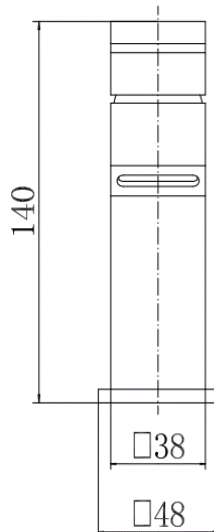

ADDITIONAL INFORMATION

- Chrome finish
- With click-clack waste
- Flexible inlets
- 10 year guarantee*

WORKING PRESSURES (bar)

Min Pressure	Max Pressure	Best Performance
0.2 bar	5 bar	2 bar

FLOW RATES (litres per minute)

0.5 Bar	1 Bar	3 Bar
7.2	10.1	17.2

* For full details of our guarantee please refer to our website. Our products are backed by a 10 year guarantee, this is only valid to customers who complete and submit the online Niagara® Guarantee Registration Form within 30 days of installation. Please note that products with finishes other than Chrome are guaranteed for 2 years only. To register and activate your guarantee visit: www.cavalierbathrooms.co.uk

Products are supplied with full installation instructions and fixings. All measurements in mm and are nominal.