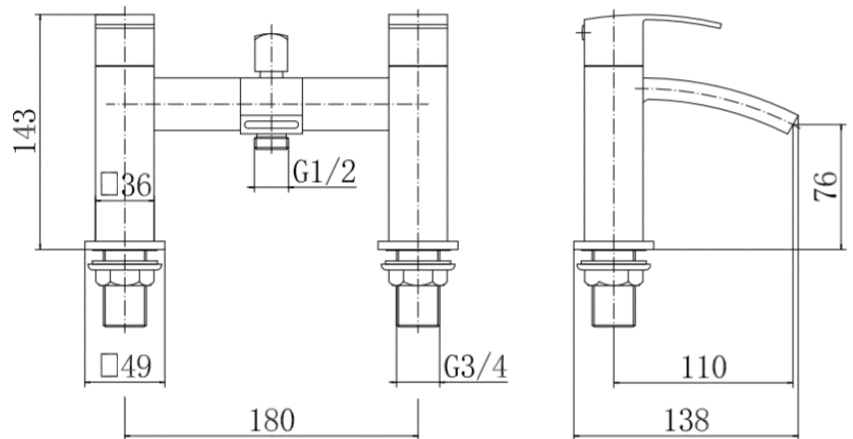

BY CAVALIER BATHROOMS

Pimlico 9045 BATH SHOWER MIXER - CHROME

PRODUCT SPECIFICATION

Product Code: 9045
 Finish: Chrome
 Description: Bath Shower Mixer
 Inlet Connections: 3/4 BSP
 Construction: Body: Brass
 Handle: Zinc
 Handset: ABS
 Hose: SS
 Cartridge: G3/4 quarter turn cartridge
 Gross Weight (kg): 2.084

ADDITIONAL INFORMATION

- Chrome finish
- Back nut
- Comes with shower kit and wall bracket
- 10 year guarantee*

WORKING PRESSURES (bar)

Min Pressure	Max Pressure	Best Performance
0.2 bar	5 bar	2 bar

FLOW RATES (litres per minute)

Products are supplied with full installation instructions and fixings. All measurements in mm and are nominal.