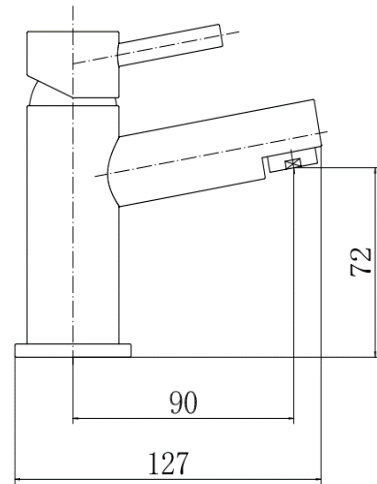

ADDITIONAL INFORMATION

- Chrome finish
- With click-clack waste
- Flexible inlets
- 10 year guarantee*

WORKING PRESSURES (bar)

Min Pressure	Max Pressure	Best Performance
0.2 bar	5 bar	2 bar

FLOW RATES (litres per minute)

0.5 Bar	1 Bar	3 Bar
7.7	10.7	18.1

* For full details of our guarantee please refer to our website. Our products are backed by a 10 year guarantee, this is only valid to customers who complete and submit the online Niagara® Guarantee Registration Form within 30 days of installation. Please note that products with finishes other than Chrome are guaranteed for 2 years only. To register and activate your guarantee visit: www.cavalierbathrooms.co.uk

Products are supplied with full installation instructions and fixings. All measurements in mm and are nominal.