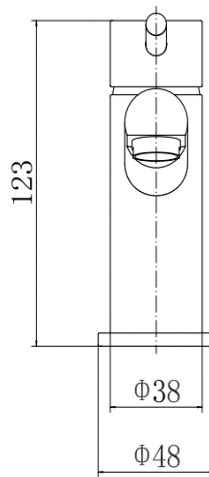

ADDITIONAL INFORMATION

- Chrome finish
- With click-clack waste
- Flexible inlets
- 10 year guarantee*

WORKING PRESSURES (bar)

Min Pressure	Max Pressure	Best Performance
0.2 bar	5 bar	2 bar

FLOW RATES (litres per minute)

0.5 Bar	1 Bar	3 Bar
7.7	10.7	18.1

* For full details of our guarantee please refer to our website. Our products are backed by a 10 year guarantee, this is only valid to customers who complete and submit the online Niagara® Guarantee Registration Form within 30 days of installation. Please note that products with finishes other than Chrome are guaranteed for 2 years only. To register and activate your guarantee visit: www.cavalierbathrooms.co.uk

Products are supplied with full installation instructions and fixings. All measurements in mm and are nominal.