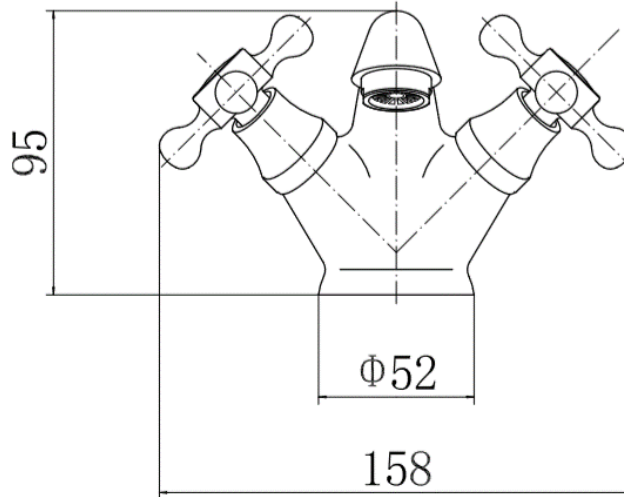

ADDITIONAL INFORMATION

- Chrome finish
- With click-clack waste
- Flexible inlets
- 10 year guarantee*

WORKING PRESSURES (bar)

Min Pressure	Max Pressure	Best Performance
0.2 bar	5 bar	2 bar

FLOW RATES (litres per minute)

0.5 Bar	1 Bar	3 Bar
17.3	23.8	33.2

* For full details of our guarantee please refer to our website. Our products are backed by a 10 year guarantee, this is only valid to customers who complete and submit the online Niagara® Guarantee Registration Form within 30 days of installation. Please note that products with finishes other than Chrome are guaranteed for 2 years only. To register and activate your guarantee visit: www.cavalierbathrooms.co.uk

Products are supplied with full installation instructions and fixings. All measurements in mm and are nominal.