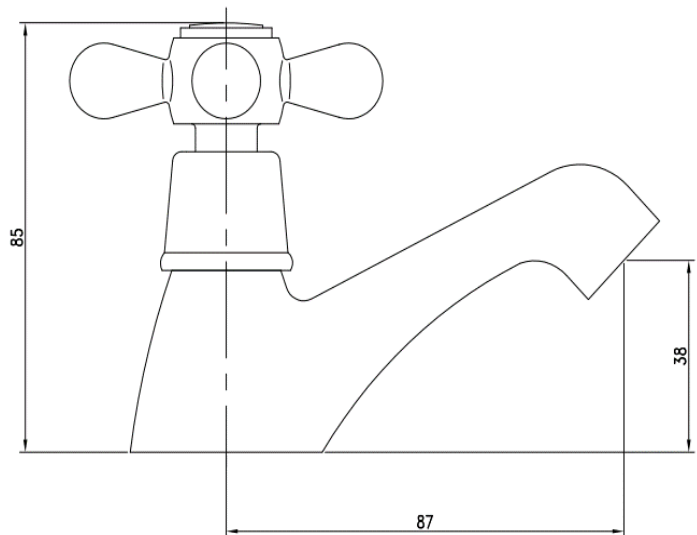

ADDITIONAL INFORMATION

- Chrome finish
- Back nut
- 10 year guarantee*

WORKING PRESSURES (bar)

Min Pressure	Max Pressure	Best Performance
0.2 bar	5 bar	3 bar

FLOW RATES (litres per minute)

0.5 Bar	1 Bar	3 Bar
4.8	6	8.8

* For full details of our guarantee please refer to our website. Our products are backed by a 10 year guarantee, this is only valid to customers who complete and submit the online Niagara® Guarantee Registration Form within 30 days of installation. Please note that products with finishes other than Chrome are guaranteed for 2 years only. To register and activate your guarantee visit: www.cavalierbathrooms.co.uk

Products are supplied with full installation instructions and fixings. All measurements in mm and are nominal.