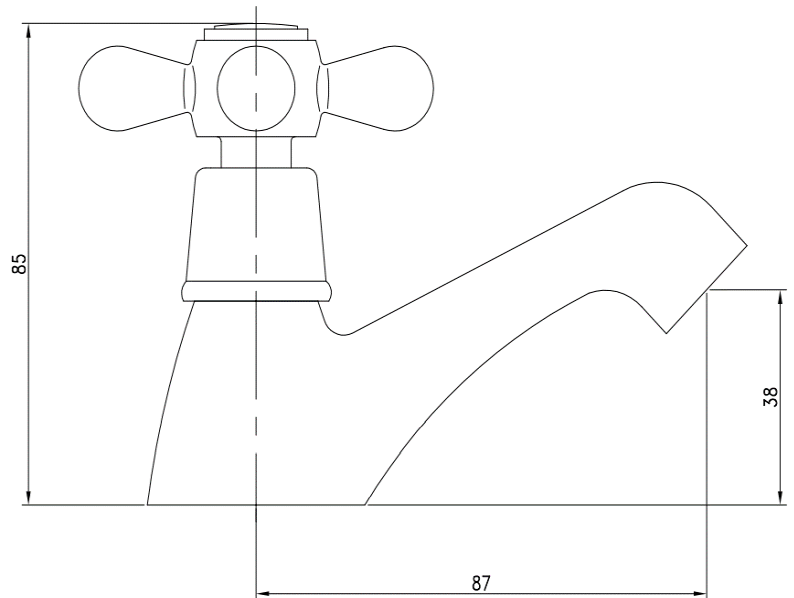

ADDITIONAL INFORMATION

- Chrome finish
- Back nut
- 10 year guarantee*

WORKING PRESSURES (bar)

Min Pressure	Max Pressure	Best Performance
0.2 bar	5 bar	3 bar

FLOW RATES (litres per minute)

0.5 Bar	1 Bar	3 Bar
4.8	6.1	8.9

* For full details of our guarantee please refer to our website. Our products are backed by a 10 year guarantee, this is only valid to customers who complete and submit the online Niagara® Guarantee Registration Form within 30 days of installation. Please note that products with finishes other than Chrome are guaranteed for 2 years only. To register and activate your guarantee visit: www.cavalierbathrooms.co.uk

Products are supplied with full installation instructions and fixings. All measurements in mm and are nominal.