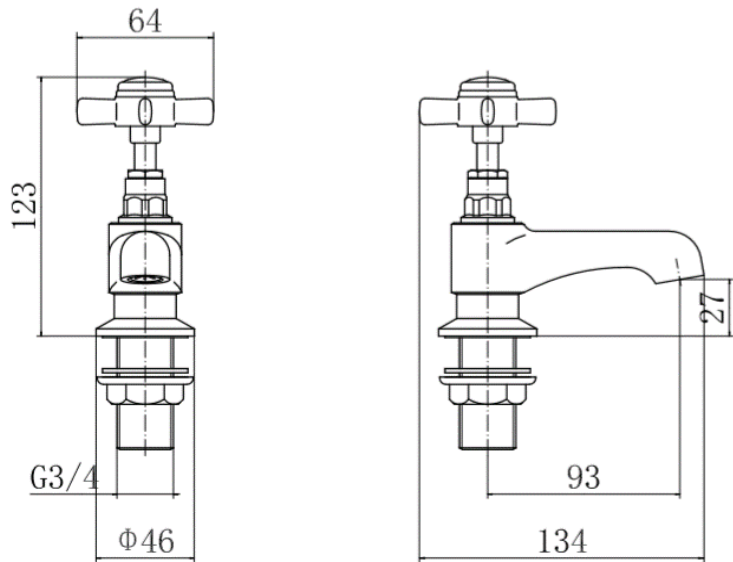

BY CAVALIER BATHROOMS

Bayswater 9134 BATH PILLAR TAPS - CHROME

PRODUCT SPECIFICATION

Product Code: 9134
 Finish: Chrome
 Description: Bath Pillar Taps
 Inlet Connections: G 3/4"
 Construction: Body: Brass
 Handle: Zinc
 Cartridge: G3/4 quarter turn cartridge
 Gross Weight (kg): 0.918

ADDITIONAL INFORMATION

- Chrome finish
- Back nut
- 10 year guarantee*

WORKING PRESSURES (bar)

Min Pressure	Max Pressure	Best Performance
0.2 bar	5 bar	2 bar

FLOW RATES (litres per minute)

0.5 Bar	1 Bar	3 Bar
20.4	28.9	44.6

Products are supplied with full installation instructions and fixings. All measurements in mm and are nominal.