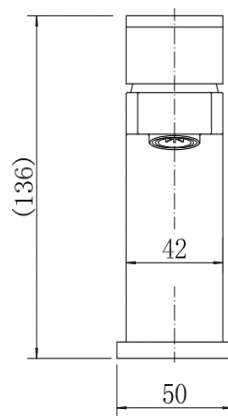

ADDITIONAL INFORMATION

- Brushed Brass finish
- With click-clack waste
- Flexible inlets
- 2 year guarantee*

WORKING PRESSURES (bar)

Min Pressure	Max Pressure	Best Performance
0.2 bar	5 bar	2 bar

FLOW RATES (litres per minute)

0.5 Bar	1 Bar	3 Bar
9.2	13	22.1

* For full details of our guarantee please refer to our website. Our products are backed by a 10 year guarantee, this is only valid to customers who complete and submit the online Niagara® Guarantee Registration Form within 30 days of installation. Please note that products with finishes other than Chrome are guaranteed for 2 years only. To register and activate your guarantee visit: www.cavalierbathrooms.co.uk

Products are supplied with full installation instructions and fixings. All measurements in mm and are nominal.