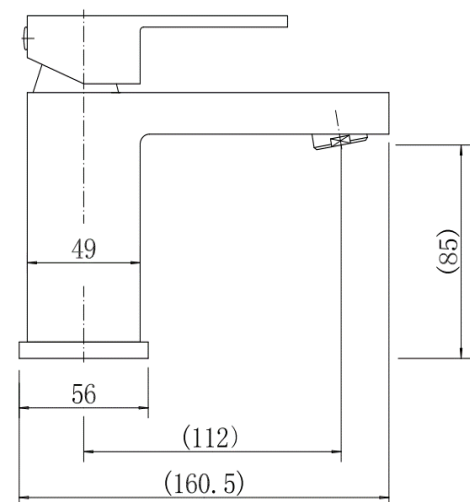

ADDITIONAL INFORMATION

- Brushed Brass finish
- With click-clack waste
- Flexible inlets
- 2 year guarantee*

WORKING PRESSURES (bar)

Min Pressure	Max Pressure	Best Performance
0.2 bar	5 bar	2 bar

FLOW RATES (litres per minute)

0.5 Bar	1 Bar	3 Bar
9.2	13	22.1

* For full details of our guarantee please refer to our website. Our products are backed by a 10 year guarantee, this is only valid to customers who complete and submit the online Niagara® Guarantee Registration Form within 30 days of installation. Please note that products with finishes other than Chrome are guaranteed for 2 years only. To register and activate your guarantee visit: www.cavalierbathrooms.co.uk

Products are supplied with full installation instructions and fixings. All measurements in mm and are nominal.