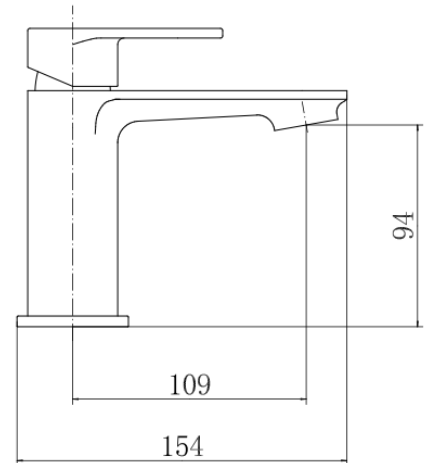

ADDITIONAL INFORMATION

- Chrome finish
- With click-clack waste
- Flexible inlets
- 10 year guarantee*

WORKING PRESSURES (bar)

Min Pressure	Max Pressure	Best Performance
0.2 bar	5 bar	2 bar

FLOW RATES (litres per minute)

0.5 Bar	1 Bar	3 Bar
6.1	8.2	13.8

* For full details of our guarantee please refer to our website. Our products are backed by a 10 year guarantee, this is only valid to customers who complete and submit the online Niagara® Guarantee Registration Form within 30 days of installation. Please note that products with finishes other than Chrome are guaranteed for 2 years only. To register and activate your guarantee visit: www.cavalierbathrooms.co.uk

Products are supplied with full installation instructions and fixings. All measurements in mm and are nominal.