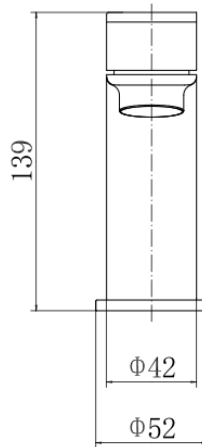

ADDITIONAL INFORMATION

- Chrome finish
- With click-clack waste
- Flexible inlets
- 10 year guarantee*

WORKING PRESSURES (bar)

Min Pressure	Max Pressure	Best Performance
0.2 bar	5 bar	2 bar

FLOW RATES (litres per minute)

0.5 Bar	1 Bar	3 Bar
6.1	8.2	13.8

* For full details of our guarantee please refer to our website. Our products are backed by a 10 year guarantee, this is only valid to customers who complete and submit the online Niagara® Guarantee Registration Form within 30 days of installation. Please note that products with finishes other than Chrome are guaranteed for 2 years only. To register and activate your guarantee visit: www.cavalierbathrooms.co.uk

Products are supplied with full installation instructions and fixings. All measurements in mm and are nominal.