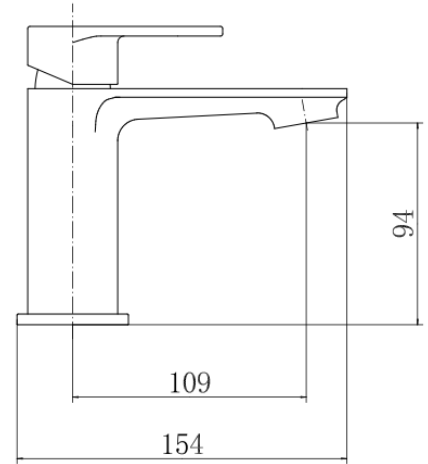

ADDITIONAL INFORMATION

- Matt black finish
- With click-clack waste
- Flexible inlets
- 2 year guarantee*

WORKING PRESSURES (bar)

Min Pressure	Max Pressure	Best Performance
0.2 bar	5 bar	2 bar

FLOW RATES (litres per minute)

0.5 Bar	1 Bar	3 Bar
6.1	8.2	13.8

* For full details of our guarantee please refer to our website. Our products are backed by a 10 year guarantee, this is only valid to customers who complete and submit the online Niagara® Guarantee Registration Form within 30 days of installation. Please note that products with finishes other than Chrome are guaranteed for 2 years only. To register and activate your guarantee visit: www.cavalierbathrooms.co.uk

Products are supplied with full installation instructions and fixings. All measurements in mm and are nominal.