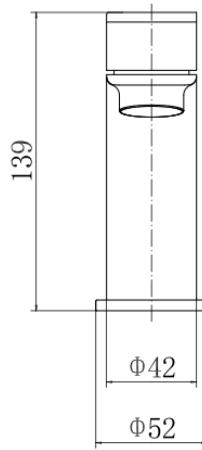

ADDITIONAL INFORMATION

- Matt black finish
- With click-clack waste
- Flexible inlets
- 2 year guarantee*

WORKING PRESSURES (bar)

Min Pressure	Max Pressure	Best Performance
0.2 bar	5 bar	2 bar

FLOW RATES (litres per minute)

0.5 Bar	1 Bar	3 Bar
6.1	8.2	13.8

* For full details of our guarantee please refer to our website. Our products are backed by a 10 year guarantee, this is only valid to customers who complete and submit the online Niagara® Guarantee Registration Form within 30 days of installation. Please note that products with finishes other than Chrome are guaranteed for 2 years only. To register and activate your guarantee visit: www.cavalierbathrooms.co.uk

Products are supplied with full installation instructions and fixings. All measurements in mm and are nominal.