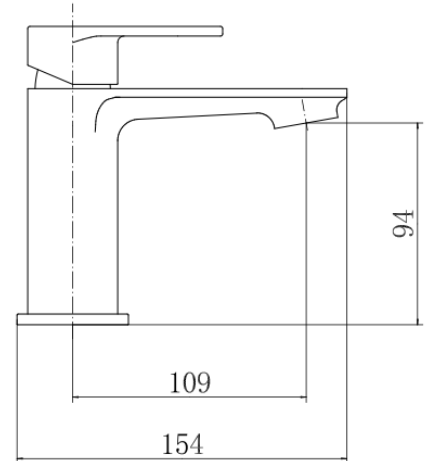

ADDITIONAL INFORMATION

- Nickel finish
- With click-clack waste
- Flexible inlets
- 2 year guarantee*

WORKING PRESSURES (bar)

Min Pressure	Max Pressure	Best Performance
0.2 bar	5 bar	2 bar

FLOW RATES (litres per minute)

0.5 Bar	1 Bar	3 Bar
6.1	8.2	13.8

* For full details of our guarantee please refer to our website. Our products are backed by a 10 year guarantee, this is only valid to customers who complete and submit the online Niagara® Guarantee Registration Form within 30 days of installation. Please note that products with finishes other than Chrome are guaranteed for 2 years only. To register and activate your guarantee visit: www.cavalierbathrooms.co.uk

Products are supplied with full installation instructions and fixings. All measurements in mm and are nominal.