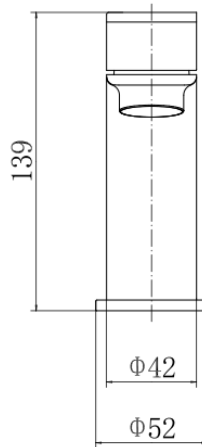

ADDITIONAL INFORMATION

- Nickel finish
- With click-clack waste
- Flexible inlets
- 2 year guarantee*

WORKING PRESSURES (bar)

Min Pressure	Max Pressure	Best Performance
0.2 bar	5 bar	2 bar

FLOW RATES (litres per minute)

0.5 Bar	1 Bar	3 Bar
6.1	8.2	13.8

* For full details of our guarantee please refer to our website. Our products are backed by a 10 year guarantee, this is only valid to customers who complete and submit the online Niagara® Guarantee Registration Form within 30 days of installation. Please note that products with finishes other than Chrome are guaranteed for 2 years only. To register and activate your guarantee visit: www.cavalierbathrooms.co.uk

Products are supplied with full installation instructions and fixings. All measurements in mm and are nominal.