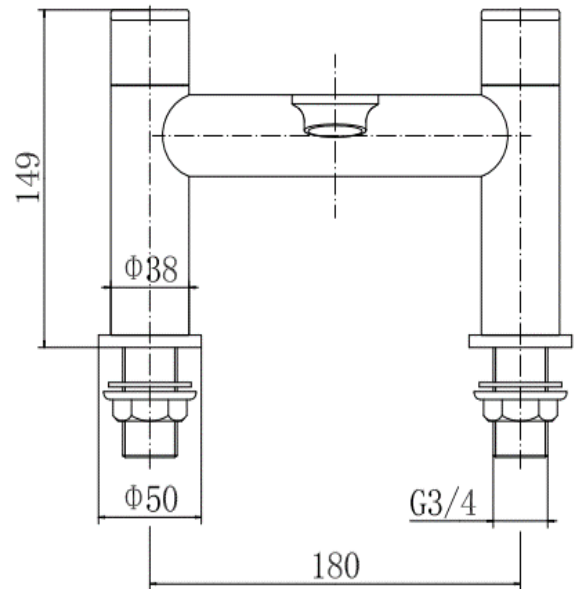

BY CAVALIER BATHROOMS

Albury 9141 BATH FILLER - CHROME

PRODUCT SPECIFICATION

Product Code: 9141
 Finish: Chrome
 Description: Bath Filler
 Inlet Connections: 3/4 BSP
 Construction: Body: Brass
 Handle: Zinc
 Cartridge: G3/4 quarter turn cartridge
 Gross Weight (kg): 1.966

ADDITIONAL INFORMATION

- Chrome finish
- Back nut
- 10 year guarantee*

WORKING PRESSURES (bar)

Min Pressure	Max Pressure	Best Performance
0.2 bar	5 bar	2 bar

FLOW RATES (litres per minute)

0.5 Bar	1 Bar	3 Bar
10	14	24.3

Products are supplied with full installation instructions and fixings. All measurements in mm and are nominal.