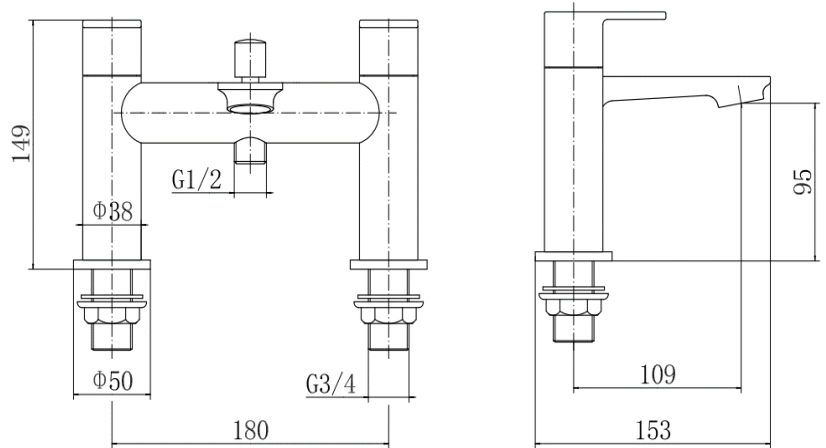

ADDITIONAL INFORMATION

- Matt black finish
- Back nut
- Comes with shower kit and wall bracket
- 2 year guarantee*

WORKING PRESSURES (bar)

Min Pressure	Max Pressure	Best Performance
0.2 bar	5 bar	2 bar

FLOW RATES (litres per minute)

0.5 Bar	1 Bar	3 Bar
13.3	26.7	32.8

* For full details of our guarantee please refer to our website. Our products are backed by a 10 year guarantee, this is only valid to customers who complete and submit the online Niagara® Guarantee Registration Form within 30 days of installation. Please note that products with finishes other than Chrome are guaranteed for 2 years only. To register and activate your guarantee visit: www.cavalierbathrooms.co.uk

Products are supplied with full installation instructions and fixings. All measurements in mm and are nominal.