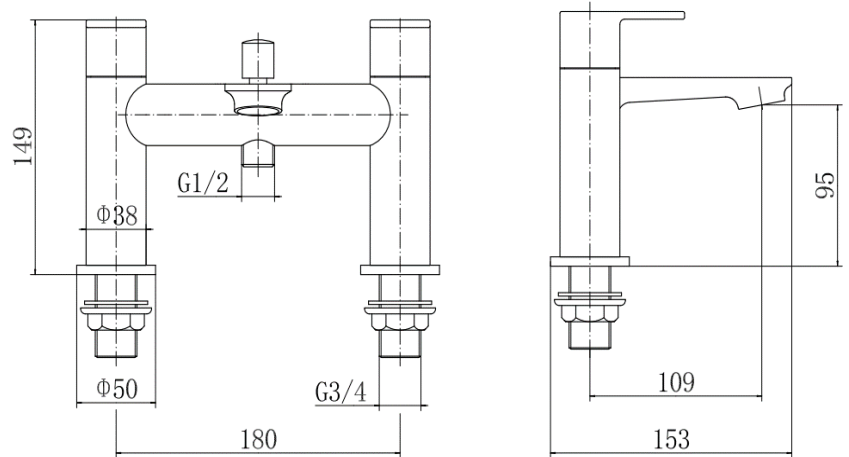

BY CAVALIER BATHROOMS

Albury 9142BRS BATH SHOWER MIXER - BRUSHED BRASS

PRODUCT SPECIFICATION

Product Code: 9142BRS
 Finish: Brushed Brass
 Description: Bath Shower Mixer
 Inlet Connections: 3/4 BSP
 Construction: Body: Brass
 Handle: Zinc
 Handset: ABS
 Hose: SS
 Cartridge: G3/4 quarter turn cartridge
 Gross Weight (kg): 2.131

ADDITIONAL INFORMATION

- Brushed brass finish
- Back nut
- Comes with shower kit and wall bracket
- 2 year guarantee*

WORKING PRESSURES (bar)

Min Pressure	Max Pressure	Best Performance
0.2 bar	5 bar	2 bar

Products are supplied with full installation instructions and fixings. All measurements in mm and are nominal.