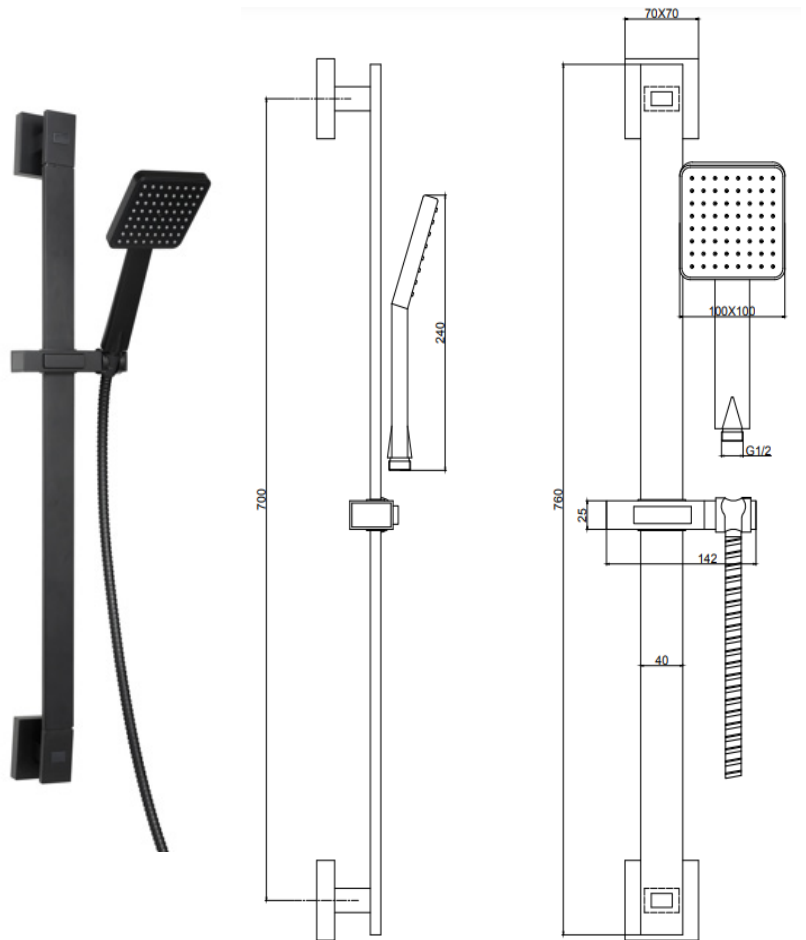

BY CAVALIER BATHROOMS

Deluxe Observa 9354BL SQUARE SLIDE RAIL KIT - BLACK

PRODUCT SPECIFICATION

Product Code:	9354BL
Finish:	Matt Black
Description:	Square Slide Rail Kit
Inlet Connections:	1/2 BSP
Construction:	Riser: SS Handset: ABS Shower Bracket: ABS Hose: SS (1.5m length)
Gross Weight (kg):	0.885

ADDITIONAL INFORMATION

- Matt black finish
- 2 year guarantee*

* For full details of our guarantee please refer to our website. Our accessories are backed by a 2 year guarantee, this is only valid to customers who complete and submit the online Niagara® Guarantee Registration Form within 30 days of installation.

To register and activate your guarantee visit: www.cavalierbathrooms.co.uk

Products are supplied with full installation instructions and fixings. All measurements in mm and are nominal.