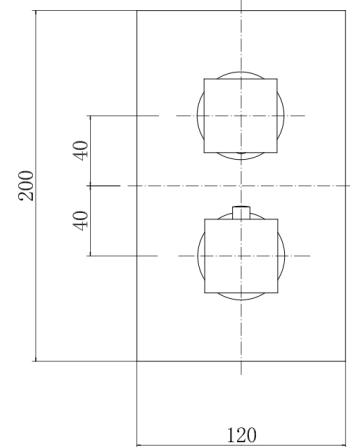

# Observa 9310BRS TWIN CONCEALED SHOWER VALVE BRUSHED BRASS

## PRODUCT SPECIFICATION

Product Code: 9310BRS  
 Finish: Brushed Brass  
 Product Type: Twin Concealed Shower Valve  
 Cartridge Type: Thermostatic Cartridge and 3/4" Quarter Turn Cartridge  
 Inlet Connections: G 3/4"  
 Outlet Connections: G 1/2"  
 Construction: Body: Brass, handles: Zinc, Plate: SS  
 Gross Weight (kg): 2.44

Products are supplied with full installation instructions and fixings. All measurements in mm and are nominal.