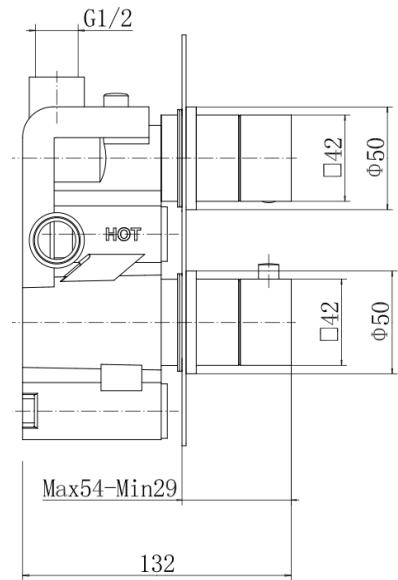

WORKING PRESSURES (bar)

Min Pressure	Max Pressure	Best Performance
0.5 bar	5 bar	3 bar

FLOW RATES (litres per minute)

0.5 Bar	1 Bar	3 Bar
6.8	9.5	14.3

* For full details of our guarantee please refer to our website. Our products are backed by a 10 year guarantee, this is only valid to customers who complete and submit the online Niagara® Guarantee Registration Form within 30 days of installation. Please note that products with finishes other than Chrome are guaranteed for 2 years only. To register and activate your guarantee visit: www.cavalierbathrooms.co.uk

Products are supplied with full installation instructions and fixings. All measurements in mm and are nominal.