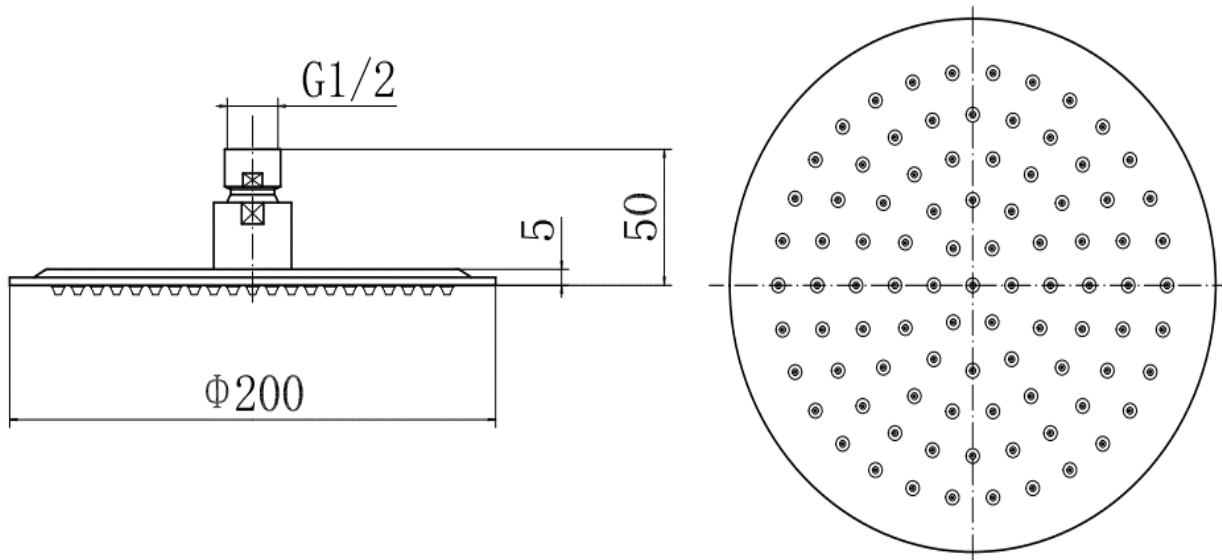

ADDITIONAL INFORMATION

- Matt black finish
- 2 year guarantee*

* For full details of our guarantee please refer to our website. Our accessories are backed by a 2 year guarantee, this is only valid to customers who complete and submit the online Niagara® Guarantee Registration Form within 30 days of installation.

To register and activate your guarantee visit: www.cavalierbathrooms.co.uk

Products are supplied with full installation instructions and fixings. All measurements in mm and are nominal.