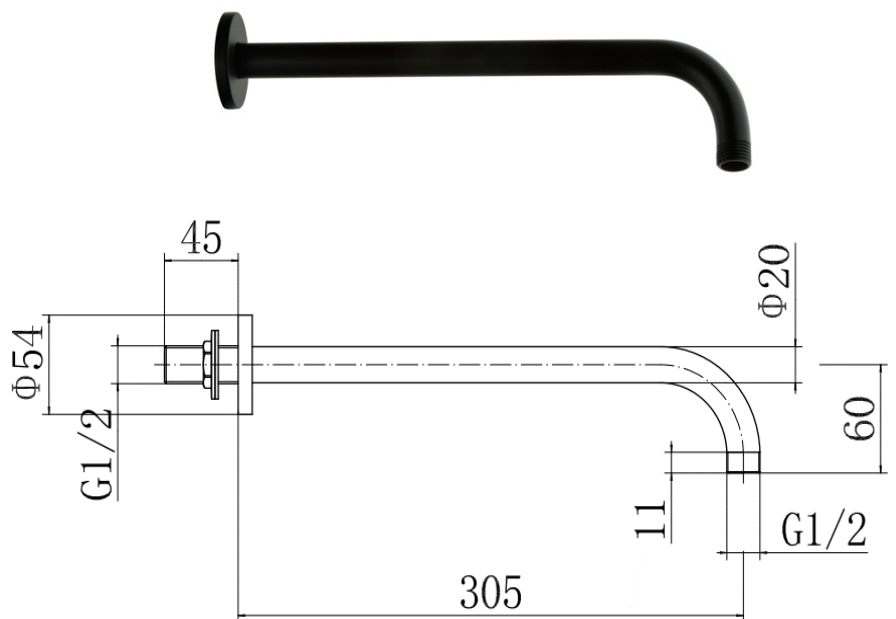

BY CAVALIER BATHROOMS

Equate 9340BL ROUND SHOWER ARM - BLACK

PRODUCT SPECIFICATION

Product Code:	9340BL
Finish:	Matt Black
Description:	Round Shower Arm
Inlet Connections:	1/2 BSP
Outlet Connections:	1/2 BSP
Construction:	SS
Gross Weight (kg):	0.265

ADDITIONAL INFORMATION

- Matt black finish
- 2 year guarantee*

* For full details of our guarantee please refer to our website. Our accessories are backed by a 2 year guarantee, this is only valid to customers who complete and submit the online Niagara® Guarantee Registration Form within 30 days of installation.

To register and activate your guarantee visit: www.cavalierbathrooms.co.uk

Products are supplied with full installation instructions and fixings. All measurements in mm and are nominal.