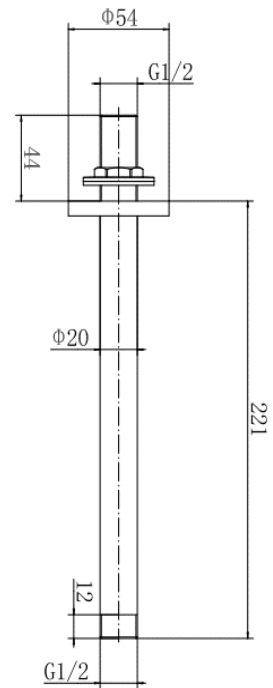

BY CAVALIER BATHROOMS

Equate 9342BL ROUND CEILING ARM - BLACK

PRODUCT SPECIFICATION

Product Code:	9342BL
Finish:	Matt Black
Description:	Round Ceiling Arm
Inlet Connections:	1/2 BSP
Outlet Connections:	1/2 BSP
Construction:	SS
Gross Weight (kg):	0.192

ADDITIONAL INFORMATION

- Matt black finish
- 2 year guarantee*

* For full details of our guarantee please refer to our website. Our accessories are backed by a 2 year guarantee, this is only valid to customers who complete and submit the online Niagara® Guarantee Registration Form within 30 days of installation.

To register and activate your guarantee visit: www.cavalierbathrooms.co.uk

Products are supplied with full installation instructions and fixings. All measurements in mm and are nominal.