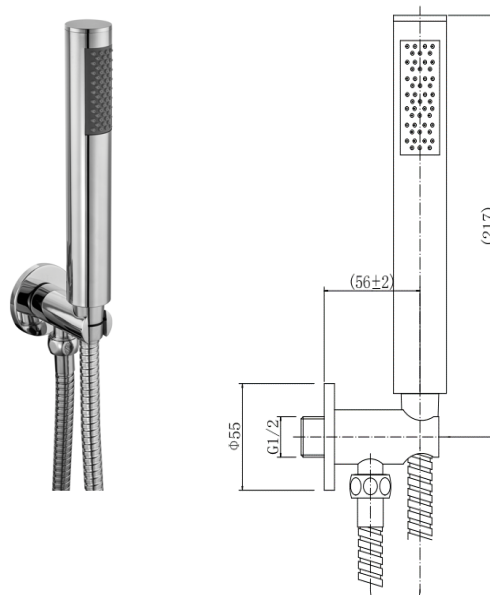

# Equate 9364 MINIMAL ROUND WALL OUTLET KIT CHROME

## PRODUCT SPECIFICATION

Product Code: 9364  
 Finish: Chrome  
 Description: Minimal Round Wall Outlet Kit  
 Inlet Connections: 1/2 BSP  
 Outlet Connections: 1/2 BSP  
 Construction: Body: Brass  
                   Hose: SS  
                   Handset: ABS  
 Gross Weight (kg): 0.206

Products are supplied with full installation instructions and fixings. All measurements in mm and are nominal.