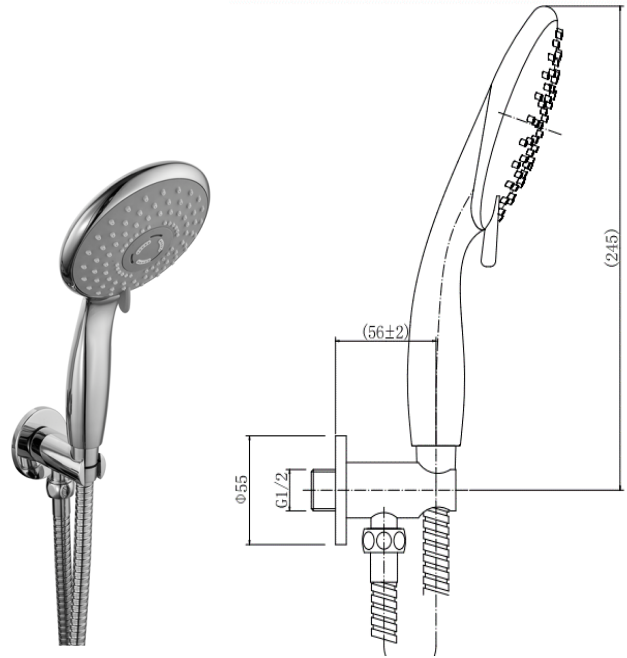

BY CAVALIER BATHROOMS

Equate 9365

ROUND MULTI MODE WALL OUTLET KIT - CHROME

PRODUCT SPECIFICATION

Product Code: 9365
Finish: Chrome
Description: Round Multi Mode Wall Outlet Kit
Inlet Connections: 1/2 BSP
Outlet Connections: 1/2 BSP
Construction: Body: Brass
Hose: SS
Handset: ABS
Gross Weight (kg): 0.203

ADDITIONAL INFORMATION

- Chrome finish
- 2 year guarantee*

WORKING PRESSURES (bar)

Min Pressure	Max Pressure	Best Performance
0.2 bar	5 bar	2 bar

FLOW RATES (litres per minute)

0.5 Bar	1 Bar	3 Bar
5	7	13.8

To register and activate your guarantee visit: www.cavalierbathrooms.co.uk

Products are supplied with full installation instructions and fixings. All measurements in mm and are nominal.