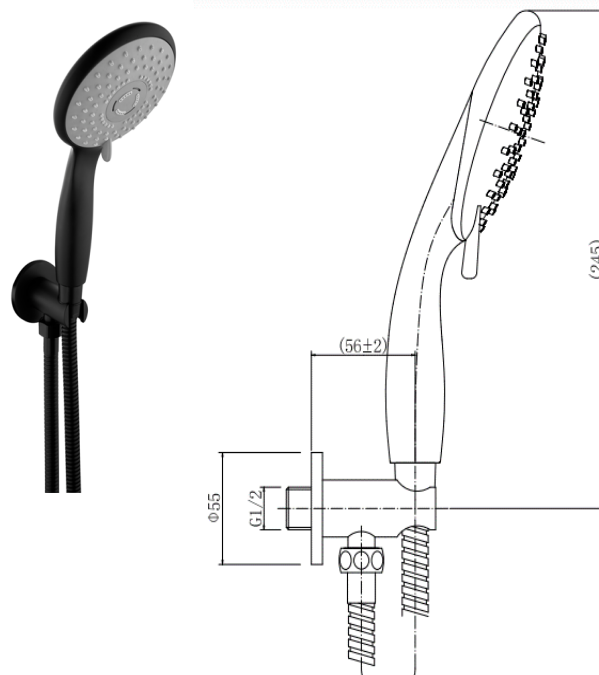

BY CAVALIER BATHROOMS

Equate 9365BL ROUND MULTI MODE WALL OUTLET KIT - BLACK

PRODUCT SPECIFICATION

Product Code: 9365BL
Finish: Matt Black
Description: Round Multi Mode Wall Outlet Kit
Inlet Connections: 1/2 BSP
Outlet Connections: 1/2 BSP
Construction: Body: Brass
Hose: SS
Handset: ABS
Gross Weight (kg): 0.203

ADDITIONAL INFORMATION

- Matt black finish
- 2 year guarantee*

WORKING PRESSURES (bar)

Min Pressure	Max Pressure	Best Performance
0.2 bar	5 bar	2 bar

FLOW RATES (litres per minute)

0.5 Bar	1 Bar	3 Bar
5	7	13.8

To register and activate your guarantee visit: www.cavalierbathrooms.co.uk

Products are supplied with full installation instructions and fixings. All measurements in mm and are nominal.