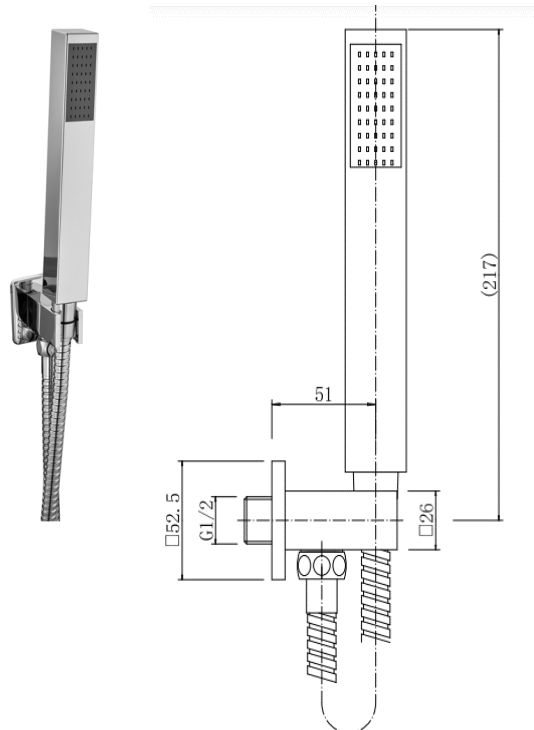

BY CAVALIER BATHROOMS

Observa 9366 MINIMAL SQUARE WALL OUTLET KIT - CHROME

PRODUCT SPECIFICATION

Product Code: 9366
 Finish: Chrome
 Description: Minimal Square Wall Outlet Kit
 Inlet Connections: 1/2 BSP
 Outlet Connections: 1/2 BSP
 Construction: Body: Brass
 Hose: SS
 Handset: ABS
 Gross Weight (kg): 0.202

ADDITIONAL INFORMATION

- Chrome finish
- 2 year guarantee*

WORKING PRESSURES (bar)

Min Pressure	Max Pressure	Best Performance
0.2 bar	5 bar	2 bar

FLOW RATES (litres per minute)

0.5 Bar	1 Bar	3 Bar
6.2	9.2	19

Products are supplied with full installation instructions and fixings. All measurements in mm and are nominal.