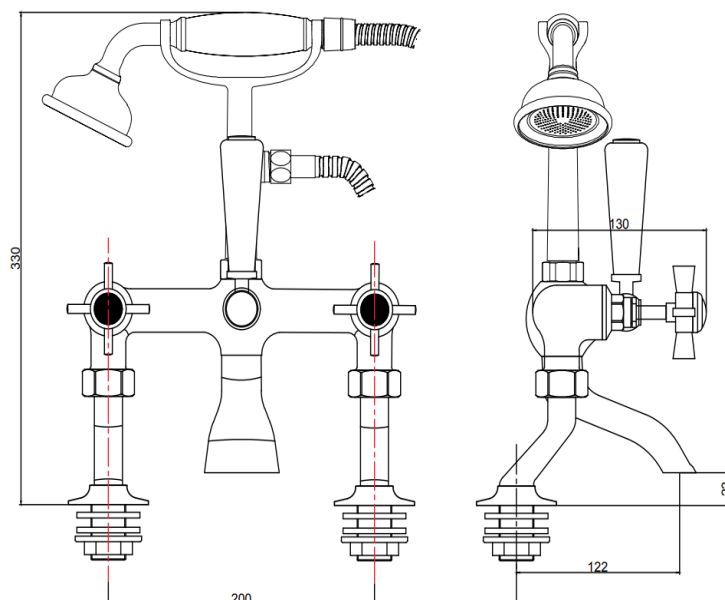

ADDITIONAL INFORMATION

- Chrome finish
- Back nut
- 10 year guarantee*

WORKING PRESSURES (bar)

Min Pressure	Max Pressure	Best Performance
0.2 bar	5 bar	3 bar

FLOW RATES (litres per minute)

0.5 Bar	1 Bar	3 Bar
5.2	6.9	13.5

* For full details of our guarantee please refer to our website. Our products are backed by a 10 year guarantee, this is only valid to customers who complete and submit the online Niagara® Guarantee Registration Form within 30 days of installation. Please note that products with finishes other than Chrome are guaranteed for 2 years only. To register and activate your guarantee visit: www.cavalierbathrooms.co.uk

Products are supplied with full installation instructions and fixings. All measurements in mm and are nominal.