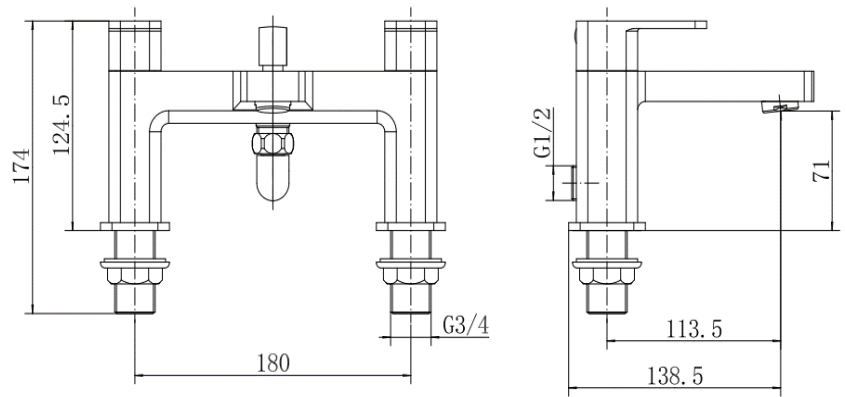

ADDITIONAL INFORMATION

- Matt black finish
- Back nut
- Comes with shower kit and wall bracket
- 2 year guarantee*

WORKING PRESSURES (bar)

Min Pressure	Max Pressure	Best Performance
0.2 bar	5 bar	2 bar

FLOW RATES (litres per minute)

0.5 Bar	1 Bar	3 Bar
11.1	15	25.7

* For full details of our guarantee please refer to our website. Our products are backed by a 10 year guarantee, this is only valid to customers who complete and submit the online Niagara® Guarantee Registration Form within 30 days of installation. Please note that products with finishes other than Chrome are guaranteed for 2 years only. To register and activate your guarantee visit: www.cavalierbathrooms.co.uk

Products are supplied with full installation instructions and fixings. All measurements in mm and are nominal.