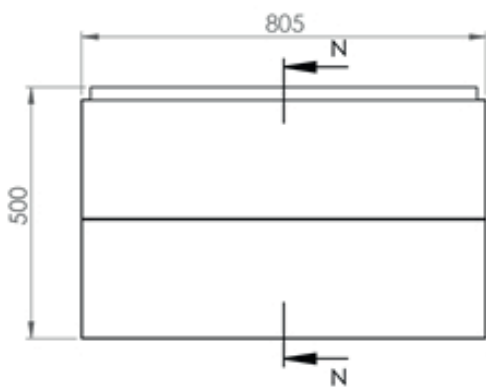

Technical Data Sheet

Dakota 800mm Wall Hung Unit & Basin
EFP602

essential
BATHROOMS

TECHNICAL SPECIFICATION

EFP602 Dakota 800mm Wall Hung Unit & Basin

COLOUR OPTIONS Onyx Grey/Marine Blue

FRONT VIEW

SIDE VIEW
SECTION N-N

BOTTOM VIEW