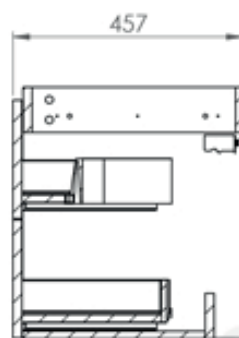

Technical Data Sheet

Dakota 800mm Wall Hung Unit & Basin
EFP602

essential
BATHROOMS

TECHNICAL SPECIFICATION

EFP602 Dakota 800mm Wall Hung Unit & Basin

COLOUR OPTIONS Onyx Grey/Marine Blue

FRONT VIEW

SIDE VIEW
SECTION N-N

BOTTOM VIEW