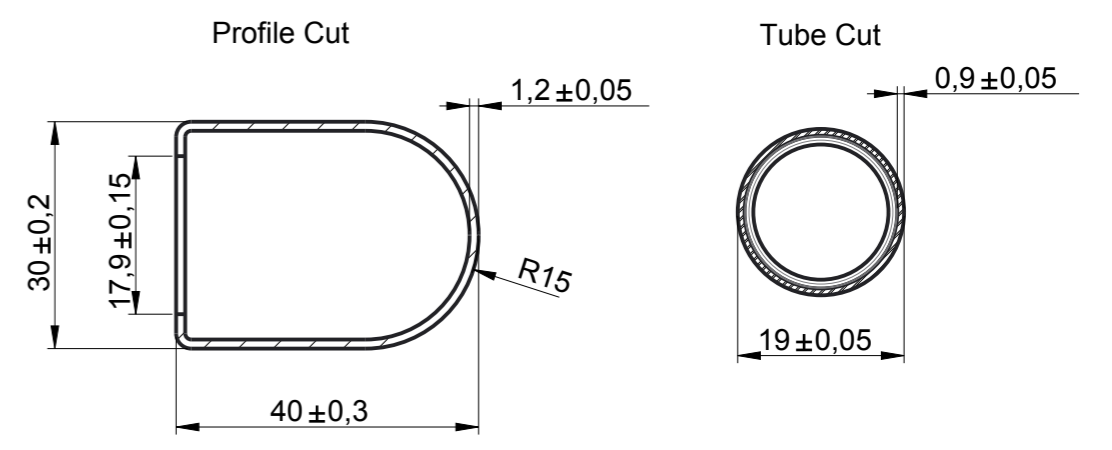

6+5+6=17 Tubes

L	I
500	455

1200x500mm - 17 tubes
 Chrome: **382869**
 Anthracite: **384912**

Date:		Modification:		Designer:
Scale:	Size: A3	General Tolerances: ±0.5 mm	Code: TREVISO DR h 1200	Date:
Material: Steel		Description: TREVISO straight - h 1200		