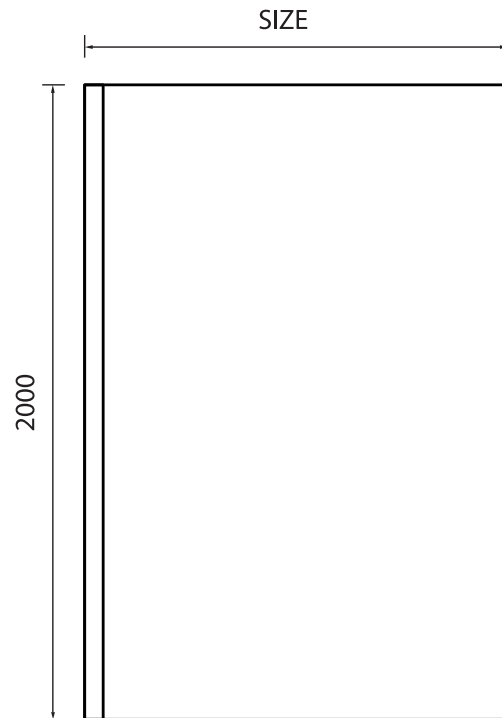

Technical Data Sheet

Spring Wetroom Panels

ED038 • ED039 • ED040 • ED041 • ED042 • ED043 • ED044 • ED037 • ED045 • ED046

essential
BATHROOMS

TECHNICAL SPECIFICATION

Product Codes	Description	Glass (mm)	Height (mm)	Size (mm)	Adjustment Min / Max (mm)
ED038	Spring Wetroom 700	8mm	2000mm	700mm	675-700mm
ED039	Spring Wetroom 760	8mm	2000mm	760mm	735-760mm
ED040	Spring Wetroom 800	8mm	2000mm	800mm	775-800mm
ED041	Spring Wetroom 900	8mm	2000mm	900mm	875-900mm
ED042	Spring Wetroom 1000	8mm	2000mm	1000mm	975-1000mm
ED043	Spring Wetroom 1100	8mm	2000mm	1100mm	1075-1100mm
ED044	Spring Wetroom 1200	8mm	2000mm	1200mm	1175-1200mm
ED037	Spring Wetroom 1400	8mm	2000mm	1400mm	1375-1400mm
ED045	Spring Wetroom Floor to Ceiling Post	-	3000mm	-	-
ED046	Spring Wetroom Floor Channel	-	-	1600mm	-