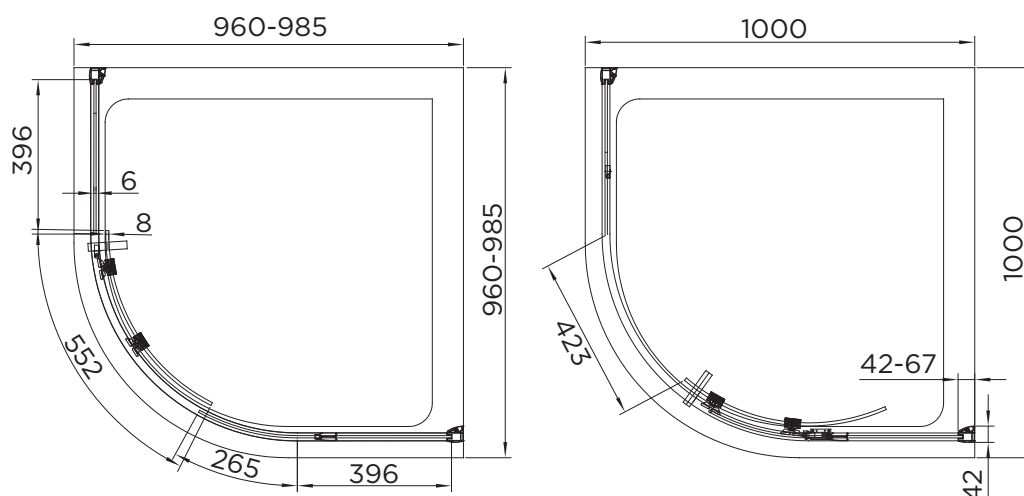

## venturi 8

### SINGLE DOOR QUAD

RANGE	VENTURI 8
PRODUCT	SINGLE DOOR QUAD
CODE	AQ9442S
SIZE	1000x1000
PROFILE COLOUR	SILVER
GLASS THICKNESS	8mm
GLASS FINISH	CLEAR
GLASS TREATMENT	CLEAN & CLEAR™
HEIGHT	1900
ADJUSTMENT	960-985
ADJUSTMENT WITH SIDE PANEL	N/A
OPTIONAL SIDE PANEL	N/A
APERTURE	423
GUARANTEE	LIFETIME
CE	EN14428
GLASS BS EN	EN12150-1T
PROFILE MATERIAL	ALUMINUM/6463#
HANDLE MATERIAL	STAINLESS STEEL
ROLLE MATERIAL	ZINC ALLOY/ABS CHROME
QUICK RELEASE ROLLERS	YES
FIXED PANEL SIZE	396
MOVING PANEL SIZE	552
PRODUCT HAND	UNIVERSAL
PRODUCT WEIGHT	58KG
PACKAGED DIMENSIONS	1980x732x285
BARCODE	5031978085435

All measurements in mm and are nominal