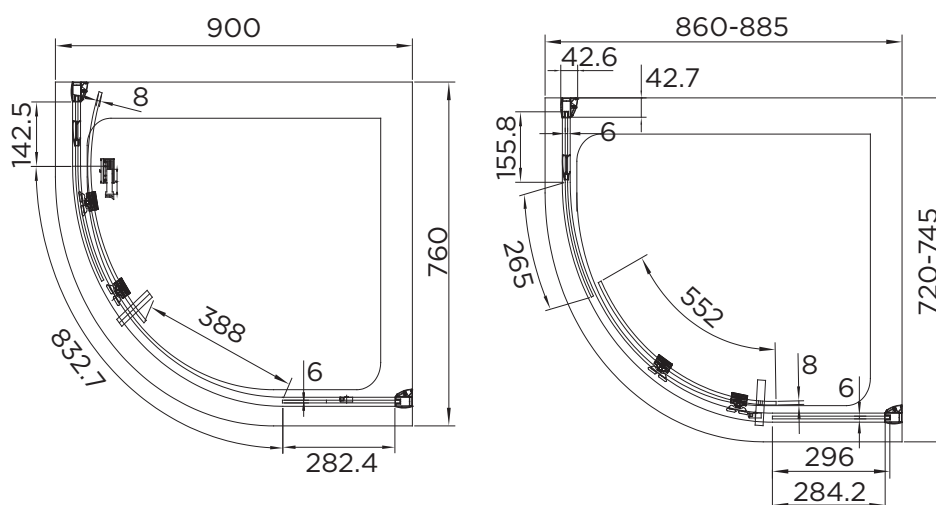

## venturi 8

### SINGLE DOOR QUADRANT

RANGE	VENTURI 8
PRODUCT	SINGLE DOOR QUAD
CODE	AQ8126S
SIZE	900x760
PROFILE COLOUR	SILVER
GLASS THICKNESS	8mm
GLASS FINISH	CLEAR
GLASS TREATMENT	CLEAN & CLEAR™
HEIGHT	1900
ADJUSTMENT IN RECESS	860-885/720-745
ADJUSTMENT WITH SIDE PANEL	N/A
OPTIONAL SIDE PANEL	N/A
APERTURE	388
GUARANTEE	LIFETIME
CE	EN14428
GLASS BS EN	EN12150-1T
PROFILE MATERIAL	ALUMINUM/6463#
HANDLE MATERIAL	STAINLESS STEEL
ROLLER MATERIAL	ZINC ALLOY/ABS CHROME
QUICK RELEASE ROLLERS	YES
FIXED PANEL SIZE	421/296
MOVING PANEL SIZE	552
PRODUCT HAND	UNIVERSAL
PRODUCT WEIGHT	51KG
PACKAGED DIMENSIONS	1980x492x285
BARCODE	5031978043923

All measurements in mm and are nominal