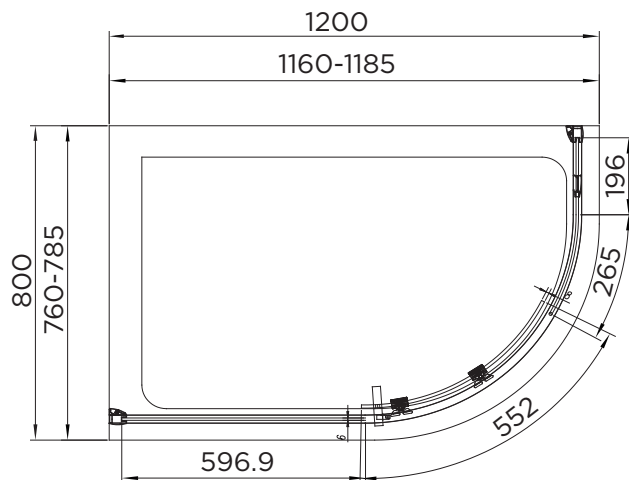

SPECIFICATION

venturi 8

SINGLE DOOR QUADRANT

RANGE	VENTURI 8
PRODUCT	SINGLE DOOR QUAD
CODE	AQ8124S
SIZE	1200x800
PROFILE COLOUR	SILVER
GLASS THICKNESS	8mm
GLASS FINISH	CLEAR
GLASS TREATMENT	CLEAN & CLEAR™
HEIGHT	1900
ADJUSTMENT IN RECESS	1160-1185/760-785
ADJUSTMENT WITH SIDE PANEL	N/A
OPTIONAL SIDE PANEL	N/A
APERTURE	423
GUARANTEE	LIFETIME
CE	EN14428
GLASS BS EN	EN12150-1T
PROFILE MATERIAL	ALUMINUM/6463#
HANDLE MATERIAL	STAINLESS STEEL
ROLLER MATERIAL	ZINC ALLOY/ABS CHROME
QUICK RELEASE ROLLERS	YES
FIXED PANEL SIZE	461/596
MOVING PANEL SIZE	552
PRODUCT HAND	UNIVERSAL
PRODUCT WEIGHT	63KG
PACKAGED DIMENSIONS	1980x732x285
BARCODE	5031978043909

All measurements in mm and are nominal