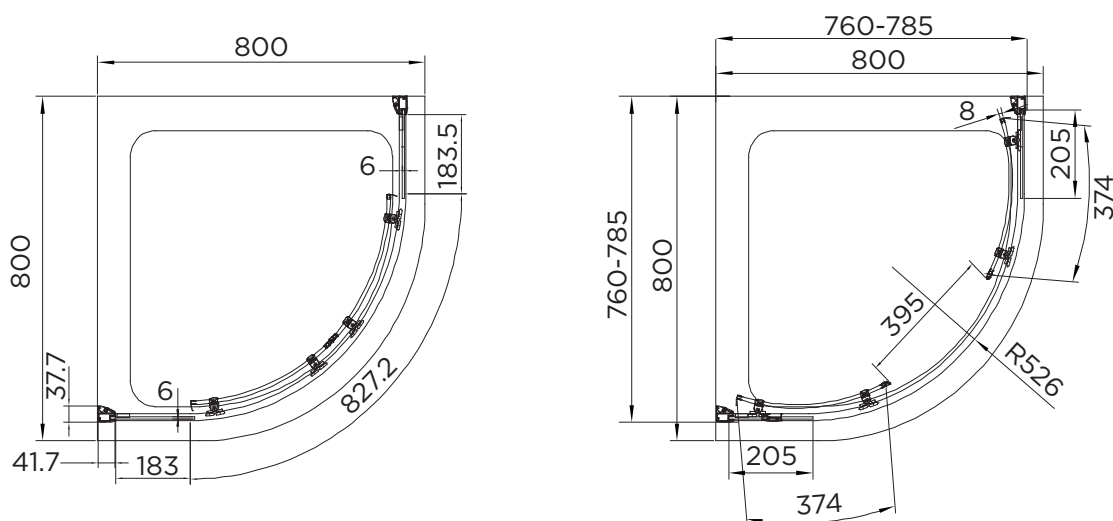

venturi 8

BY CAVALIER BATHROOMS

DOUBLE DOOR QUADRANT

RANGE	VENTURI 8
PRODUCT	DOUBLE DOOR QUAD
CODE	AQ8100S
SIZE	800x800
PROFILE COLOUR	SILVER
GLASS THICKNESS	8mm
GLASS FINISH	CLEAR
GLASS TREATMENT	CLEAN & CLEAR™
HEIGHT	1900
ADJUSTMENT IN RECESS	760-785
ADJUSTMENT WITH SIDE PANEL	N/A
OPTIONAL SIDE PANEL	N/A
APERTURE	395
GUARANTEE	LIFETIME
UKCA/CE	BS EN 14428
GLASS BS EN	BS EN 12150-1T
PROFILE MATERIAL	ALUMINUM/6463#
HANDLE MATERIAL	STAINLESS STEEL
ROLLER MATERIAL	ZINC ALLOY/ABS CHROME
QUICK RELEASE ROLLERS	YES
FIXED PANEL SIZE	205
MOVING PANEL SIZE	374
PRODUCT HAND	UNIVERSAL
PRODUCT WEIGHT	49KG
PACKAGED DIMENSIONS	1980x450x205
BARCODE	5031978086616

All measurements in mm and are nominal

*All shower enclosures carry a Lifetime Guarantee when fitted with an Aquadart shower tray, a 10 year Guarantee will be given when fitted with any other manufacturer's tray. To register your Guarantee or order Spare Parts visit: www.cavalierbathrooms.co.uk