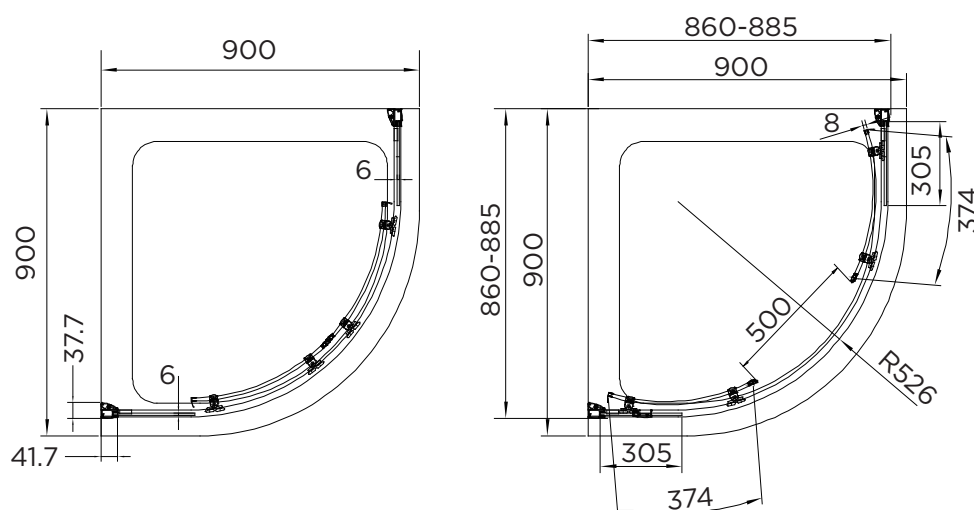

venturi 8

DOUBLE DOOR QUADRANT

BY CAVALIER BATHROOMS

RANGE	VENTURI 8
PRODUCT	DOUBLE DOOR QUAD
CODE	AQ8150S
SIZE	900x900
PROFILE COLOUR	SILVER
GLASS THICKNESS	8mm
GLASS FINISH	CLEAR
GLASS TREATMENT	CLEAN & CLEAR™
HEIGHT	1900
ADJUSTMENT IN RECESS	860-885
ADJUSTMENT WITH SIDE PANEL	N/A
OPTIONAL SIDE PANEL	N/A
APERTURE	500
GUARANTEE	LIFETIME
UKCA/CE	BS EN 14428
GLASS BS EN	BS EN 12150-1T
PROFILE MATERIAL	ALUMINUM/6463#
HANDLE MATERIAL	STAINLESS STEEL
ROLLER MATERIAL	ZINC ALLOY/ABS CHROME
QUICK RELEASE ROLLERS	YES
FIXED PANEL SIZE	305
MOVING PANEL SIZE	374
PRODUCT HAND	UNIVERSAL
PRODUCT WEIGHT	53KG
PACKAGED DIMENSIONS	1980x450x205
BARCODE	5031978086593

All measurements in mm and are nominal

*All shower enclosures carry a Lifetime Guarantee when fitted with an Aquadart shower tray, a 10 year Guarantee will be given when fitted with any other manufacturer's tray.