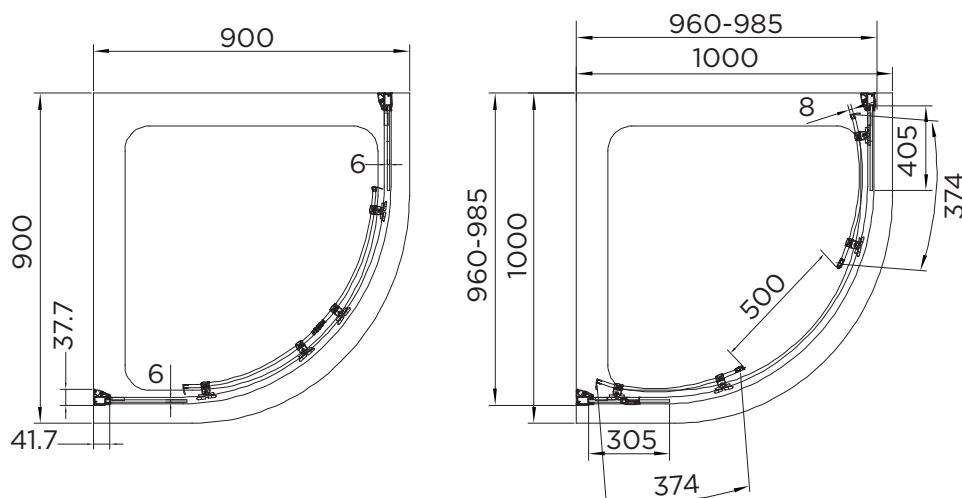

# venturi 8

## DOUBLE DOOR QUADRANT

BY CAVALIER BATHROOMS

<b>RANGE</b>	VENTURI 8
<b>PRODUCT</b>	DOUBLE DOOR QUAD
<b>CODE</b>	AQ8151S
<b>SIZE</b>	1000x1000
<b>PROFILE COLOUR</b>	SILVER
<b>GLASS THICKNESS</b>	8mm
<b>GLASS FINISH</b>	CLEAR
<b>GLASS TREATMENT</b>	CLEAN & CLEAR™
<b>HEIGHT</b>	1900
<b>ADJUSTMENT IN RECESS</b>	960-985
<b>ADJUSTMENT WITH SIDE PANEL</b>	N/A
<b>OPTIONAL SIDE PANEL</b>	N/A
<b>APERTURE</b>	500
<b>GUARANTEE</b>	LIFETIME
<b>UKCA/CE</b>	BS EN 14428
<b>GLASS BS EN</b>	BS EN 12150-1T
<b>PROFILE MATERIAL</b>	ALUMINUM/6463#
<b>HANDLE MATERIAL</b>	STAINLESS STEEL
<b>ROLLER MATERIAL</b>	ZINC ALLOY/ABS CHROME
<b>QUICK RELEASE ROLLERS</b>	YES
<b>FIXED PANEL SIZE</b>	405
<b>MOVING PANEL SIZE</b>	374
<b>PRODUCT HAND</b>	UNIVERSAL
<b>PRODUCT WEIGHT</b>	59KG
<b>PACKAGED DIMENSIONS</b>	1980x550x205
<b>BARCODE</b>	5031978086609

All measurements in mm and are nominal

\*All shower enclosures carry a Lifetime Guarantee when fitted with an Aquadart shower tray, a 10 year Guarantee will be given when fitted with any other manufacturer's tray.