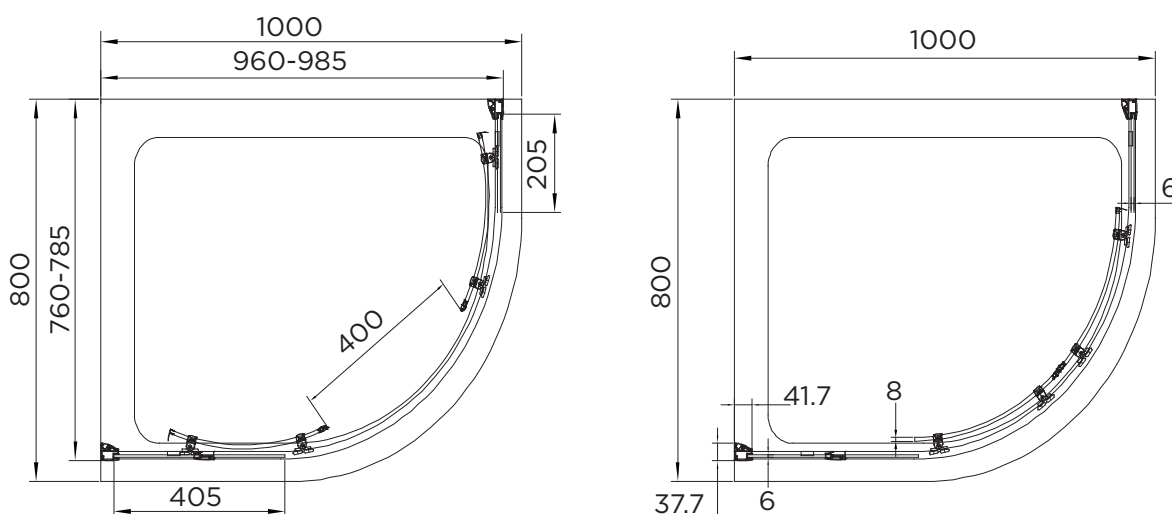

venturi 8

BY CAVALIER BATHROOMS

## DOUBLE DOOR QUADRANT

RANGE	VENTURI 8
PRODUCT	DOUBLE DOOR QUAD
CODE	AQ8110S
SIZE	1000x800
PROFILE COLOUR	SILVER
GLASS THICKNESS	8mm
GLASS FINISH	CLEAR
GLASS TREATMENT	CLEAN & CLEAR™
HEIGHT	1900
ADJUSTMENT IN RECESS	960-985/760-785
ADJUSTMENT WITH SIDE PANEL	N/A
OPTIONAL SIDE PANEL	N/A
APERTURE	400
GUARANTEE	LIFETIME
UKCA/CE	BS EN 14428
GLASS BS EN	BS EN 12150-1T
PROFILE MATERIAL	ALUMINUM/6463#
HANDLE MATERIAL	STAINLESS STEEL
ROLLER MATERIAL	ZINC ALLOY/ABS CHROME
QUICK RELEASE ROLLERS	YES
FIXED PANEL SIZE	405/205
MOVING PANEL SIZE	374
PRODUCT HAND	UNIVERSAL
PRODUCT WEIGHT	53KG
PACKAGED DIMENSIONS	1980x550x205
BARCODE	5031978086623

All measurements in mm and are nominal

\*All shower enclosures carry a Lifetime Guarantee when fitted with an Aquadart shower tray, a 10 year Guarantee will be given when fitted with any other manufacturer's tray. To register your Guarantee or order Spare Parts visit: [www.cavalierbathrooms.co.uk](http://www.cavalierbathrooms.co.uk)