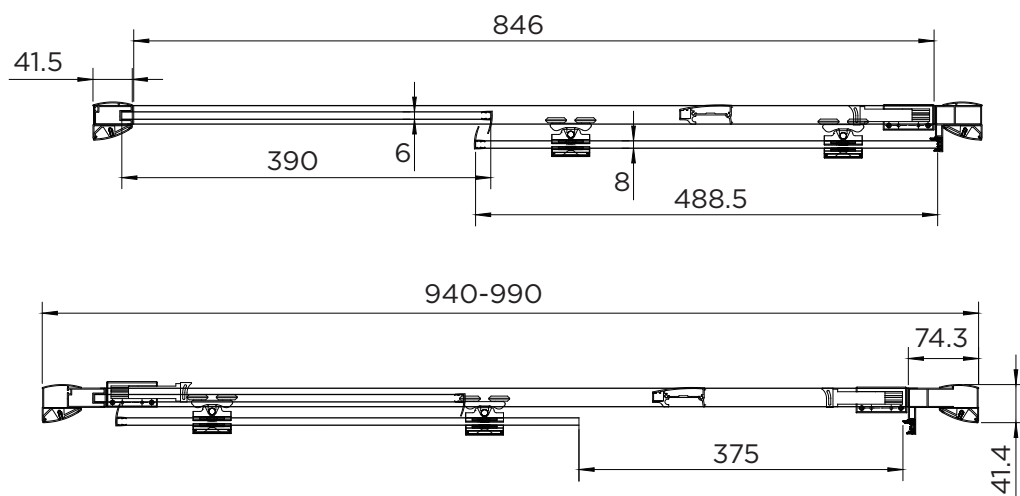

## venturi 8

### SLIDING DOOR

RANGE	VENTURI 8
PRODUCT	SLIDING DOOR
CODE	AQ8210S
SIZE	1000
PROFILE COLOUR	SILVER
GLASS THICKNESS	8mm
GLASS FINISH	CLEAR
GLASS TREATMENT	CLEAN & CLEAR™
HEIGHT	1900
ADJUSTMENT IN RECESS	940-990
ADJUSTMENT WITH SIDE PANEL	950-1000
OPTIONAL SIDE PANEL	YES
APERTURE	375
GUARANTEE	LIFETIME
CE	EN14428
GLASS BS EN	EN12150-1T
PROFILE MATERIAL	ALUMINUM/6463#
HANDLE MATERIAL	STAINLESS STEEL
ROLLER MATERIAL	ZINC ALLOY/ABS CHROME
QUICK RELEASE ROLLERS	YES
FIXED PANEL SIZE	390
MOVING PANEL SIZE	488
PRODUCT HAND	UNIVERSAL
PRODUCT WEIGHT	38KG
PACKAGED DIMENSIONS	1980x540x137
BARCODE	5031978043930

All measurements in mm and are nominal