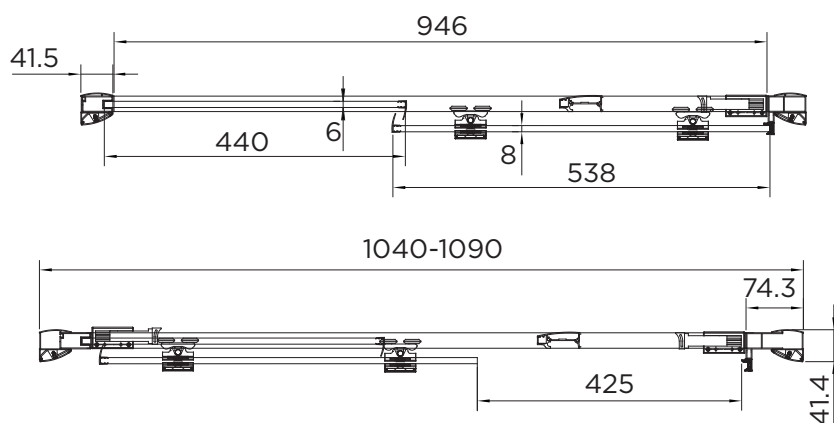

SPECIFICATION

venturi 8

SLIDING DOOR

RANGE	VENTURI 8
PRODUCT	SLIDING DOOR
CODE	AQ8211S
SIZE	1100
PROFILE COLOUR	SILVER
GLASS THICKNESS	8mm
GLASS FINISH	CLEAR
GLASS TREATMENT	CLEAN & CLEAR™
HEIGHT	1900
ADJUSTMENT IN RECESS	1040-1090
ADJUSTMENT WITH SIDE PANEL	1050-1100
OPTIONAL SIDE PANEL	YES
APERTURE	425
GUARANTEE	LIFETIME
CE	EN14428
GLASS BS EN	EN12150-1T
PROFILE MATERIAL	ALUMINUM/6463#
HANDLE MATERIAL	STAINLESS STEEL
ROLLER MATERIAL	ZINC ALLOY/ABS CHROME
QUICK RELEASE ROLLERS	YES
FIXED PANEL SIZE	440
MOVING PANEL SIZE	538
PRODUCT HAND	UNIVERSAL
PRODUCT WEIGHT	42KG
PACKAGED DIMENSIONS	1980x590x137
BARCODE	503197843947

All measurements in mm and are nominal