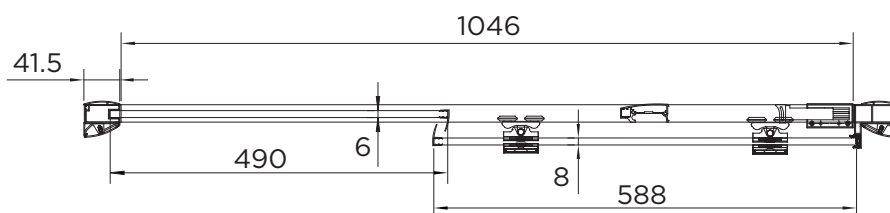

SPECIFICATION

venturi 8

SLIDING DOOR

RANGE	VENTURI 8
PRODUCT	SLIDING DOOR
CODE	AQ8212S
SIZE	1200
PROFILE COLOUR	SILVER
GLASS THICKNESS	8mm
GLASS FINISH	CLEAR
GLASS TREATMENT	CLEAN & CLEAR™
HEIGHT	1900
ADJUSTMENT IN RECESS	1140-1190
ADJUSTMENT WITH SIDE PANEL	1150-1200
OPTIONAL SIDE PANEL	YES
APERTURE	475
GUARANTEE	LIFETIME
CE	EN14428
GLASS BS EN	EN12150-1T
PROFILE MATERIAL	ALUMINUM/6463#
HANDLE MATERIAL	STAINLESS STEEL
ROLLER MATERIAL	ZINC ALLOY/ABS CHROME
QUICK RELEASE ROLLERS	YES
FIXED PANEL SIZE	490
MOVING PANEL SIZE	588
PRODUCT HAND	UNIVERSAL
PRODUCT WEIGHT	44KG
PACKAGED DIMENSIONS	1980x640x137
BARCODE	5031978043954

All measurements in mm and are nominal