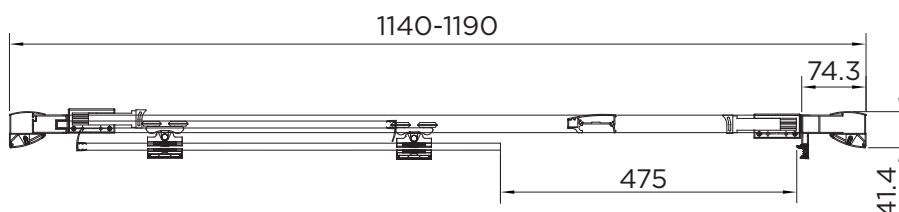

SPECIFICATION

venturi 8

SLIDING DOOR

RANGE	VENTURI 8
PRODUCT	SLIDING DOOR
CODE	AQ8212S
SIZE	1200
PROFILE COLOUR	SILVER
GLASS THICKNESS	8mm
GLASS FINISH	CLEAR
GLASS TREATMENT	CLEAN & CLEAR™
HEIGHT	1900
ADJUSTMENT IN RECESS	1140-1190
ADJUSTMENT WITH SIDE PANEL	1150-1200
OPTIONAL SIDE PANEL	YES
APERTURE	475
GUARANTEE	LIFETIME
CE	EN14428
GLASS BS EN	EN12150-1T
PROFILE MATERIAL	ALUMINUM/6463#
HANDLE MATERIAL	STAINLESS STEEL
ROLLER MATERIAL	ZINC ALLOY/ABS CHROME
QUICK RELEASE ROLLERS	YES
FIXED PANEL SIZE	490
MOVING PANEL SIZE	588
PRODUCT HAND	UNIVERSAL
PRODUCT WEIGHT	44KG
PACKAGED DIMENSIONS	1980x640x137
BARCODE	5031978043954

All measurements in mm and are nominal