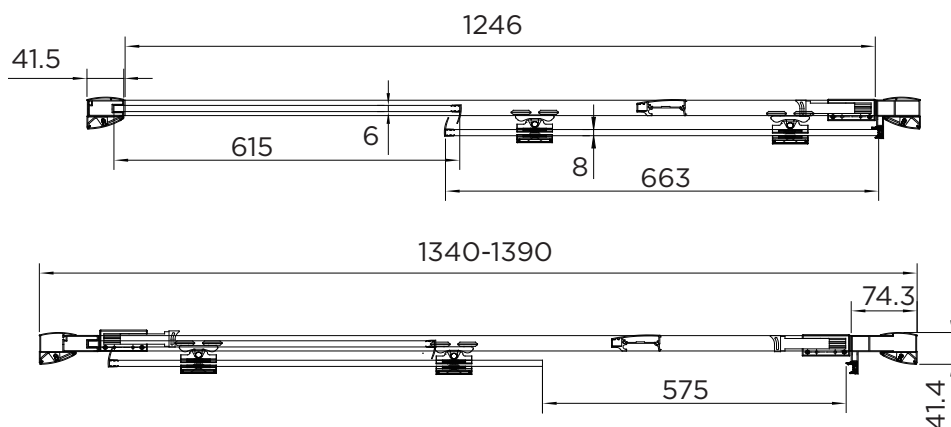

### SLIDING DOOR

RANGE	VENTURI 8
PRODUCT	SLIDING DOOR
CODE	AQ8214S
SIZE	1400
PROFILE COLOUR	SILVER
GLASS THICKNESS	8mm
GLASS FINISH	CLEAR
GLASS TREATMENT	CLEAN & CLEAR™
HEIGHT	1900
ADJUSTMENT IN RECESS	1340-1390
ADJUSTMENT WITH SIDE PANEL	1350-1400
OPTIONAL SIDE PANEL	YES
APERTURE	575
GUARANTEE	LIFETIME
CE	EN14428
GLASS BS EN	EN12150-1T
PROFILE MATERIAL	ALUMINUM/6463#
HANDLE MATERIAL	STAINLESS STEEL
ROLLER MATERIAL	ZINC ALLOY/ABS CHROME
QUICK RELEASE ROLLERS	YES
FIXED PANEL SIZE	615
MOVING PANEL SIZE	663
PRODUCT HAND	UNIVERSAL
PRODUCT WEIGHT	52KG
PACKAGED DIMENSIONS	1980x698x160
BARCODE	5031978043961

All measurements in mm and are nominal