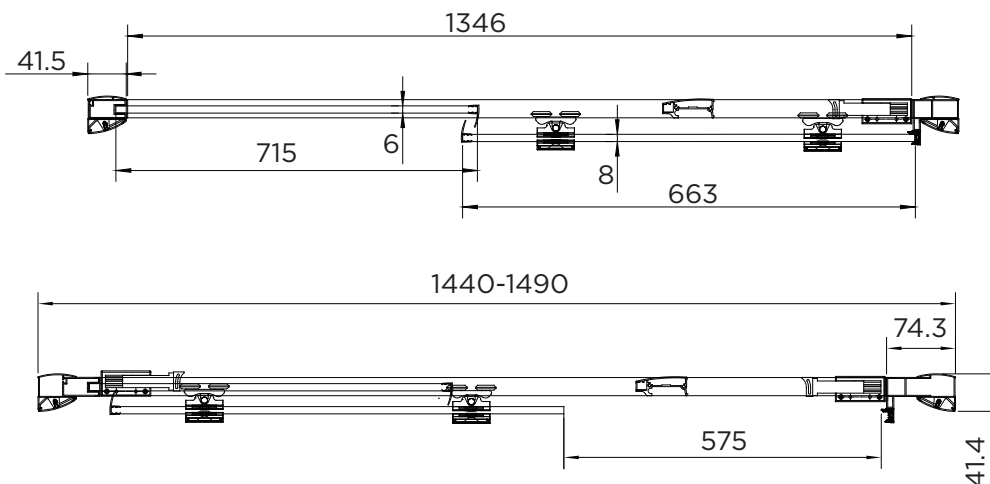

### SLIDING DOOR

RANGE	VENTURI 8
PRODUCT	SLIDING DOOR
CODE	AQ8215S
SIZE	1500
PROFILE COLOUR	SILVER
GLASS THICKNESS	8mm
GLASS FINISH	CLEAR
GLASS TREATMENT	CLEAN & CLEAR™
HEIGHT	1900
ADJUSTMENT IN RECESS	1440-1490
ADJUSTMENT WITH SIDE PANEL	1450-1500
OPTIONAL SIDE PANEL	YES
APERTURE	575
GUARANTEE	LIFETIME
CE	EN14428
GLASS BS EN	EN12150-1T
PROFILE MATERIAL	ALUMINUM/6463#
HANDLE MATERIAL	STAINLESS STEEL
ROLLER MATERIAL	ZINC ALLOY/ABS CHROME
QUICK RELEASE ROLLERS	YES
FIXED PANEL SIZE	715
MOVING PANEL SIZE	663
PRODUCT HAND	UNIVERSAL
PRODUCT WEIGHT	55KG
PACKAGED DIMENSIONS	1980x716x160
BARCODE	5031978043978

All measurements in mm and are nominal