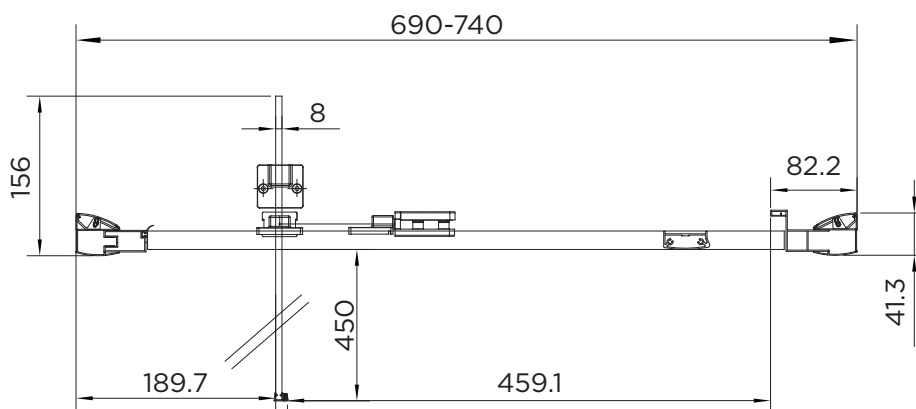

SPECIFICATION

venturi 8

PIVOT DOOR

RANGE	VENTURI 8
PRODUCT	PIVOT DOOR
CODE	AQ8226S
SIZE	760
PROFILE COLOUR	SILVER
GLASS THICKNESS	8mm
GLASS FINISH	CLEAR
GLASS TREATMENT	CLEAN & CLEAR™
HEIGHT	1900
ADJUSTMENT IN RECESS	690-740
ADJUSTMENT WITH SIDE PANEL	704-754
OPTIONAL SIDE PANEL	YES
APERTURE	460
GUARANTEE	LIFETIME
CE	EN14428
GLASS BS EN	EN12150-1T
PROFILE MATERIAL	ALUMINUM/6463#
HANDLE MATERIAL	STAINLESS STEEL
ROLLER MATERIAL	N/A
QUICK RELEASE ROLLERS	N/A
FIXED PANEL SIZE	N/A
MOVING PANEL SIZE	598
PRODUCT HAND	UNIVERSAL
PRODUCT WEIGHT	29KG
PACKAGED DIMENSIONS	1980x740x85
BARCODE	5031978044043

All measurements in mm and are nominal