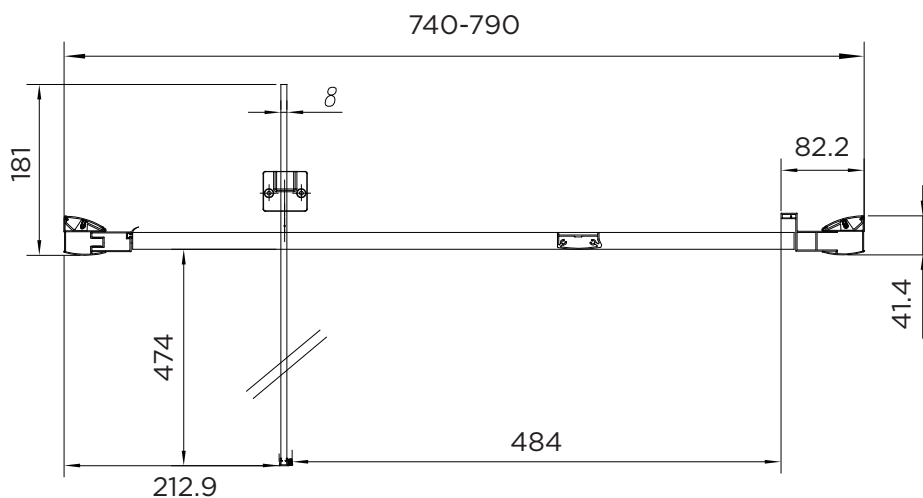

### PIVOT DOOR

RANGE	VENTURI 8
PRODUCT	PIVOT DOOR
CODE	AQ8227S
SIZE	800
PROFILE COLOUR	SILVER
GLASS THICKNESS	8mm
GLASS FINISH	CLEAR
GLASS TREATMENT	CLEAN & CLEAR™
HEIGHT	1900
ADJUSTMENT IN RECESS	740-790
ADJUSTMENT WITH SIDE PANEL	754-804
OPTIONAL SIDE PANEL	YES
APERTURE	484
GUARANTEE	LIFETIME
CE	EN14428
GLASS BS EN	EN12150-1T
PROFILE MATERIAL	ALUMINUM/6463#
HANDLE MATERIAL	STAINLESS STEEL
ROLLER MATERIAL	N/A
QUICK RELEASE ROLLERS	N/A
FIXED PANEL SIZE	N/A
MOVING PANEL SIZE	648
PRODUCT HAND	UNIVERSAL
PRODUCT WEIGHT	30KG
PACKAGED DIMENSIONS	1980x790x85
BARCODE	5031978044050

All measurements in mm and are nominal