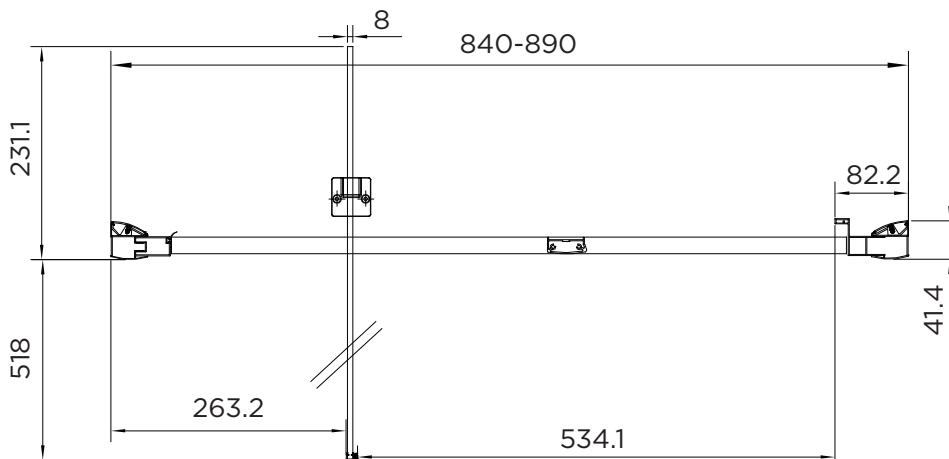

SPECIFICATION

venturi 8

PIVOT DOOR

RANGE	VENTURI 8
PRODUCT	PIVOT DOOR
CODE	AQ8228S
SIZE	900
PROFILE COLOUR	SILVER
GLASS THICKNESS	8mm
GLASS FINISH	CLEAR
GLASS TREATMENT	CLEAN & CLEAR™
HEIGHT	1900
ADJUSTMENT IN RECESS	840-890
ADJUSTMENT WITH SIDE PANEL	854-904
OPTIONAL SIDE PANEL	YES
APERTURE	534
GUARANTEE	LIFETIME
CE	EN14428
GLASS BS EN	EN12150-1T
PROFILE MATERIAL	ALUMINUM/6463#
HANDLE MATERIAL	STAINLESS STEEL
ROLLER MATERIAL	N/A
QUICK RELEASE ROLLERS	N/A
FIXED PANEL SIZE	N/A
MOVING PANEL SIZE	748
PRODUCT HAND	UNIVERSAL
PRODUCT WEIGHT	35KG
PACKAGED DIMENSIONS	1980x890x85
BARCODE	5031978044067

All measurements in mm and are nominal