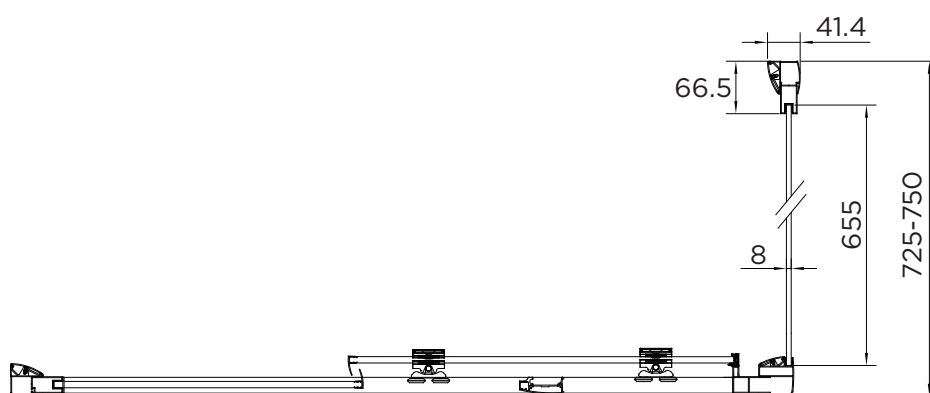

SPECIFICATION

venturi 8 SIDE PANEL

RANGE	VENTURI 8
PRODUCT	SIDE PANEL
CODE	AQ8221S
SIZE	760
PROFILE COLOUR	SILVER
GLASS THICKNESS	8mm
GLASS FINISH	CLEAR
GLASS TREATMENT	CLEAN & CLEAR™
HEIGHT	1900
ADJUSTMENT	725-750
ADJUSTMENT WITH SIDE PANEL	N/A
OPTIONAL SIDE PANEL	N/A
APERTURE	N/A
GUARANTEE	LIFETIME
CE	EN14428
GLASS BS EN	EN12150-1T
PROFILE MATERIAL	ALUMINUM/6463#
HANDLE MATERIAL	N/A
ROLLER MATERIAL	N/A
QUICK RELEASE ROLLERS	N/A
FIXED PANEL SIZE	655
MOVING PANEL SIZE	N/A
PRODUCT HAND	UNIVERSAL
PRODUCT WEIGHT	28KG
PACKAGED DIMENSIONS	1980x763x75
BARCODE	5031978044012

All measurements in mm and are nominal