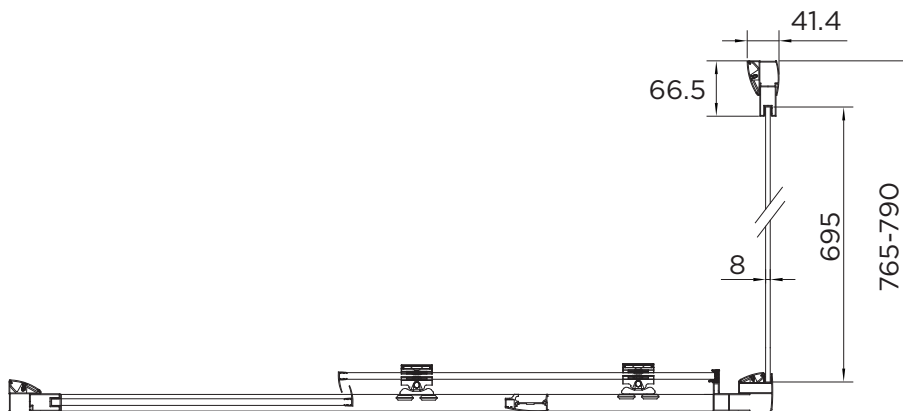

## venturi 8 SIDE PANEL

RANGE	VENTURI 8
PRODUCT	SIDE PANEL
CODE	AQ8222S
SIZE	800
PROFILE COLOUR	SILVER
GLASS THICKNESS	8mm
GLASS FINISH	CLEAR
GLASS TREATMENT	CLEAN & CLEAR™
HEIGHT	1900
ADJUSTMENT	765-790
ADJUSTMENT WITH SIDE PANEL	N/A
OPTIONAL SIDE PANEL	N/A
APERTURE	N/A
GUARANTEE	LIFETIME
CE	EN14428
GLASS BS EN	EN12150-1T
PROFILE MATERIAL	ALUMINUM/6463#
HANDLE MATERIAL	N/A
ROLLER MATERIAL	N/A
QUICK RELEASE ROLLERS	N/A
FIXED PANEL SIZE	695
MOVING PANEL SIZE	N/A
PRODUCT HAND	UNIVERSAL
PRODUCT WEIGHT	30KG
PACKAGED DIMENSIONS	1980x803x75
BARCODE	5031978044029

All measurements in mm and are nominal